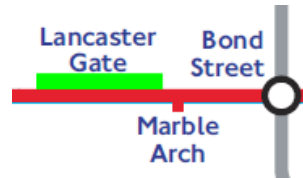

Hyde Park, Park Race – Thursday 21st June

[The Victoria (W2 2NH)](#) – 5 minute walk from Lancaster Gate station (4 minutes from Bond Street)

Start: 5 minutes walk from registration / pub. Starting in a new place this year!

Registration: 18:00.

Starts from 18:15 to 19:30.

5km and 2.5km courses.

No book – just turn up!

Photos courtesy of flickr: cameraferret, Endless_Spiral, GothPhil, Jobelle, stormdesign