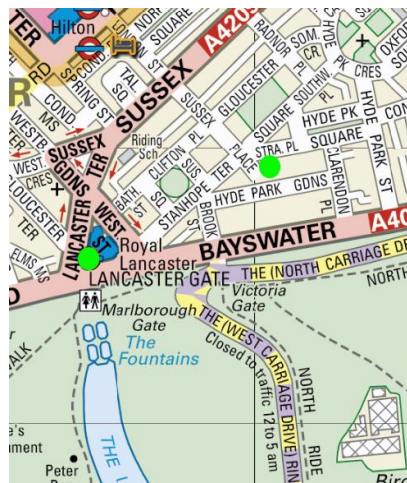

# Hyde Park, Park Race – Thursday 21<sup>st</sup> June

[The Victoria \(W2 2NH\)](#) – 5 minute walk from Lancaster Gate station (4 minutes from Bond Street)

Start: 5 minutes walk from registration / pub. Starting in a new place this year!

Registration: 18:00.

Starts from 18:15 to 19:30.

5km and 2.5km courses.

No book – just turn up!

Photos courtesy of flickr: cameraferret, Endless\_Spiral, GothPhil, Jobelle, stormdesign