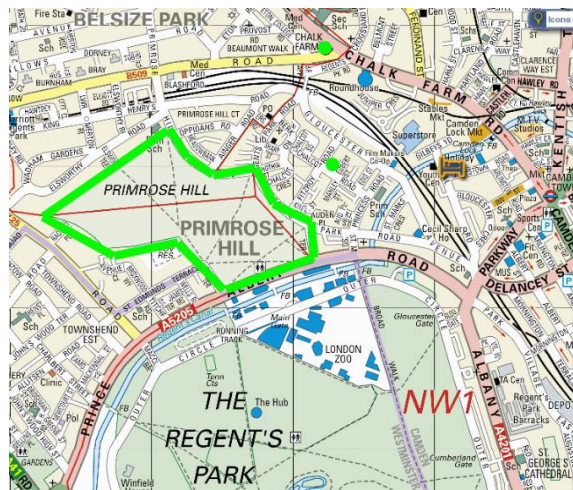

Primrose Hill Park Race – Thursday 24th May

Registration: [The Princess of Wales, 22 Chalcot Rd \(NW1 8LL\)](#) – 5 minute walk from Chalk Farm station.
Downstairs room. Start: 1 minute walk from registration / pub.

NEW New 1:4,000 ISSOM (sprint) map! Every tree marked ... that's where all the controls will be ... and lots of them to keep you thinking!

Registration: 18:00. Starts from 18:15 to 19:30. 5km and 2.5km courses. No book – just turn up!