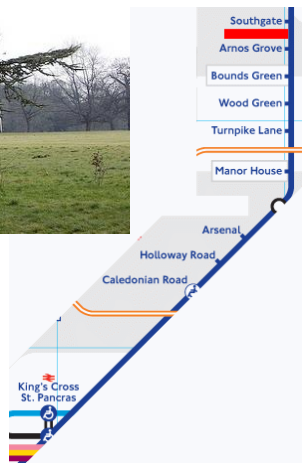

Grovelands Park, Southgate

Park Race – Thursday 6th June

The Woodman pub, The Bourne (A111), Southgate N13 4BD about 0.65k from Southgate station, Piccadilly line (25 minutes from King's Cross).

Registration: 18:00. Starts from 18:15 to 19:30. 5km and 2.5km courses. No booking – just turn up!