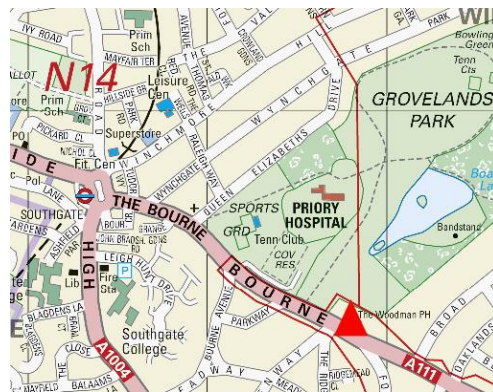

Grovelands Park, Southgate

Park Race – Thursday 6th June

The Woodman pub, The Bourne (A111), Southgate N13 4BD about 0.65k from Southgate station, Piccadilly line (25 minutes from King's Cross).

Registration: 18:00. Starts from 18:15 to 19:30. 5km and 2.5km courses. No booking – just turn up!