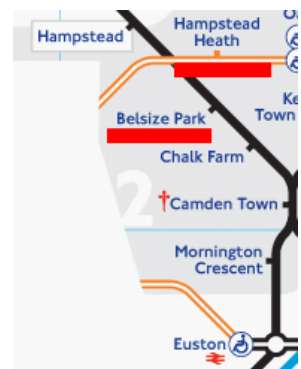

Hampstead Heath West

Park Race – Thursday 1st August

Meet [Car Park, East Heath Road](#) - 10 minute from Belsize Park station (10 minutes from King's Cross).

NEW

New 1:5,000 ISSOM (sprint) map!

Registration: 18:00. Starts from 18:15 to 19:30. 5km and 2.5km courses. No booking – just turn up!