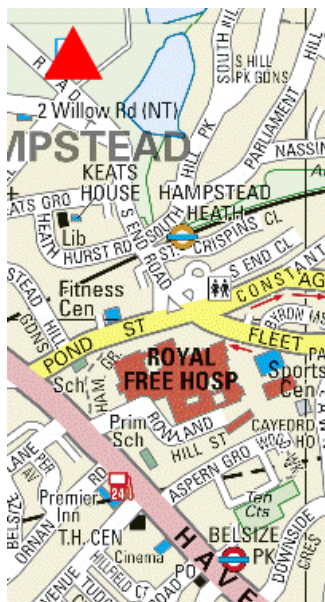

Hampstead Heath West

Park Race – Thursday 1st August

Meet [Car Park, East Heath Road](#) - 10 minute from Belsize Park station (10 minutes from King's Cross).

NEW

New 1:5,000 ISSOM (sprint) map!

Registration: 18:00. Starts from 18:15 to 19:30. 5km and 2.5km courses. No booking – just turn up!