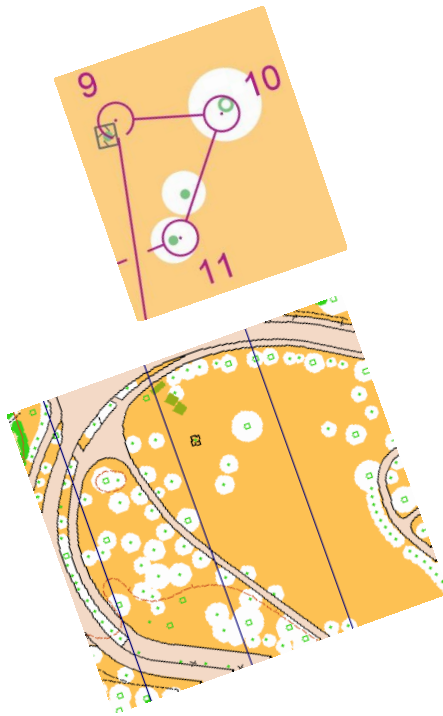

Competitors run three heats on courses of approx. 1km. Then a final involving all competitors

High density of controls, plus a specially constructed maze.

Complete first three courses between 10:30 and 12:30;

Class finals: 12:45; Mass final: 13:15

Sunday 10th September

Victoria Park, London

**Closest station: Bethnal Green (Central line),
12 minutes from Tottenham Court Road station**

Pre-entry at www.fabian4.co.uk

Full details at: www.londonorienteering.co.uk

Part of the [London City Race weekend](#)

(discount for entering all 3 events)

For a flavour of the event, see the [2015 event](#)