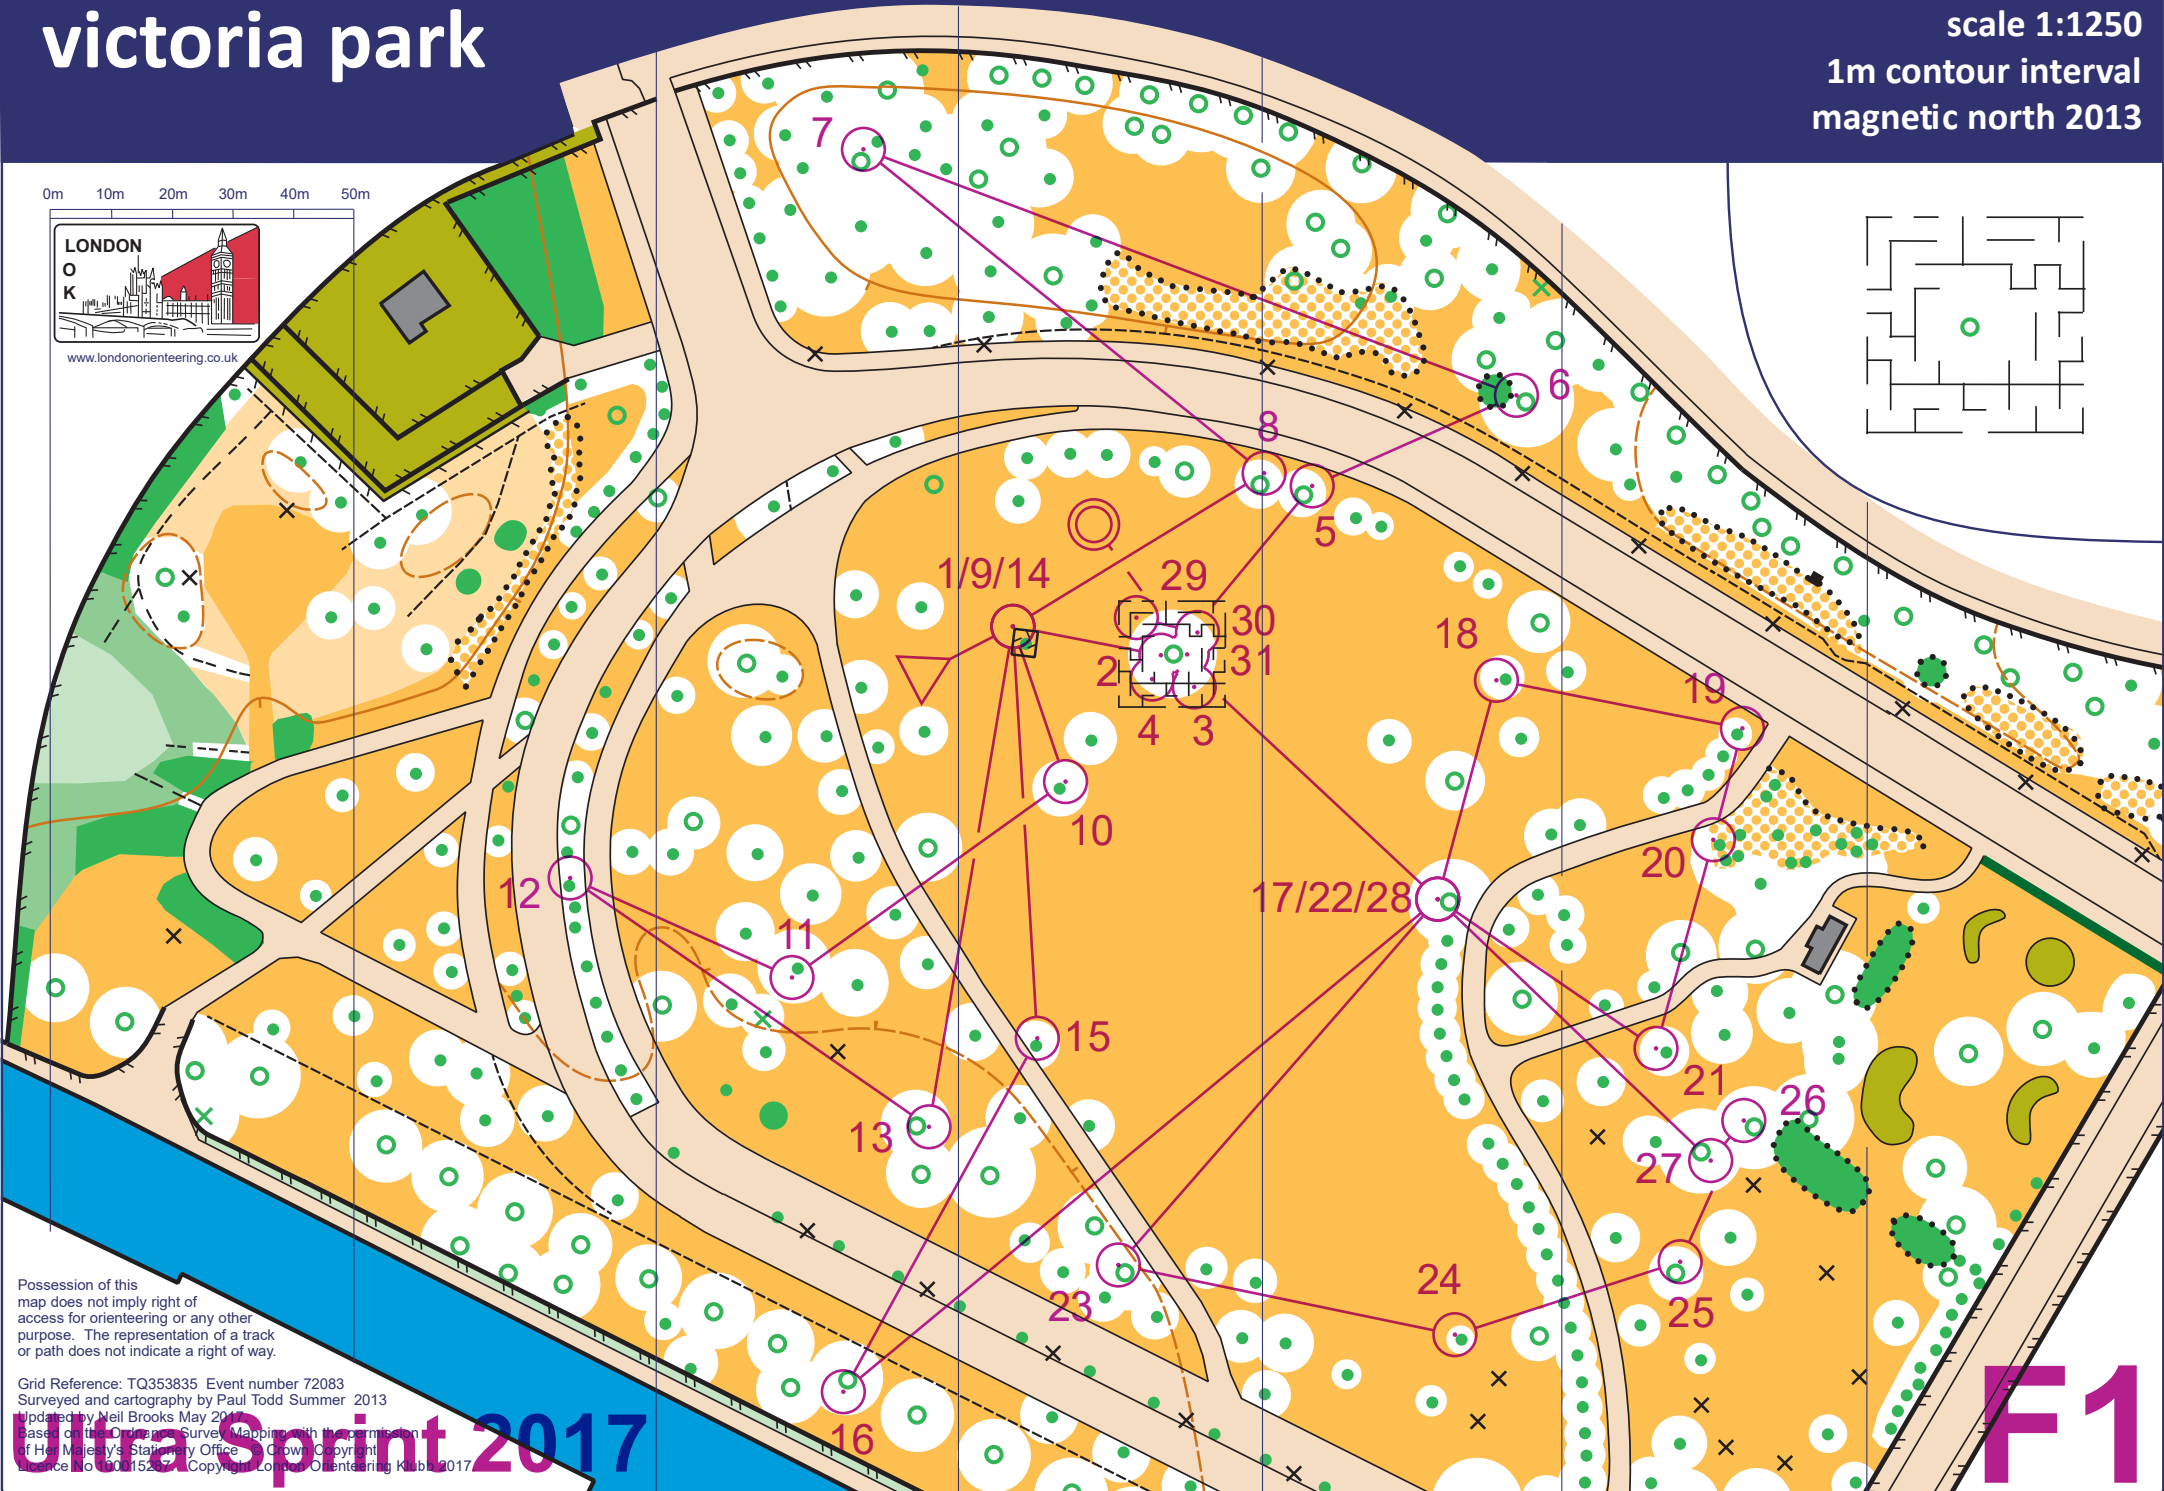

victoria park

scale 1:1250
1m contour interval
magnetic north 2013

0m 10m 20m 30m 40m 50m

www.londonorienteing.co.uk

Possession of this map does not imply right of access for orienteering or any other purpose. The representation of a track or path does not indicate a right of way.

Grid Reference: TQ353835 Event number 72083
Surveyed and cartography by Paul Todd Summer 2013
Updated by Neil Brooks May 2017
Based on the Ordnance Survey Mapping with the permission of Her Majesty's Stationary Office. Crown Copyright Licence No 10015237. Copyright London Orienteering Klub 2017

Ultra Sprint 2017

F1