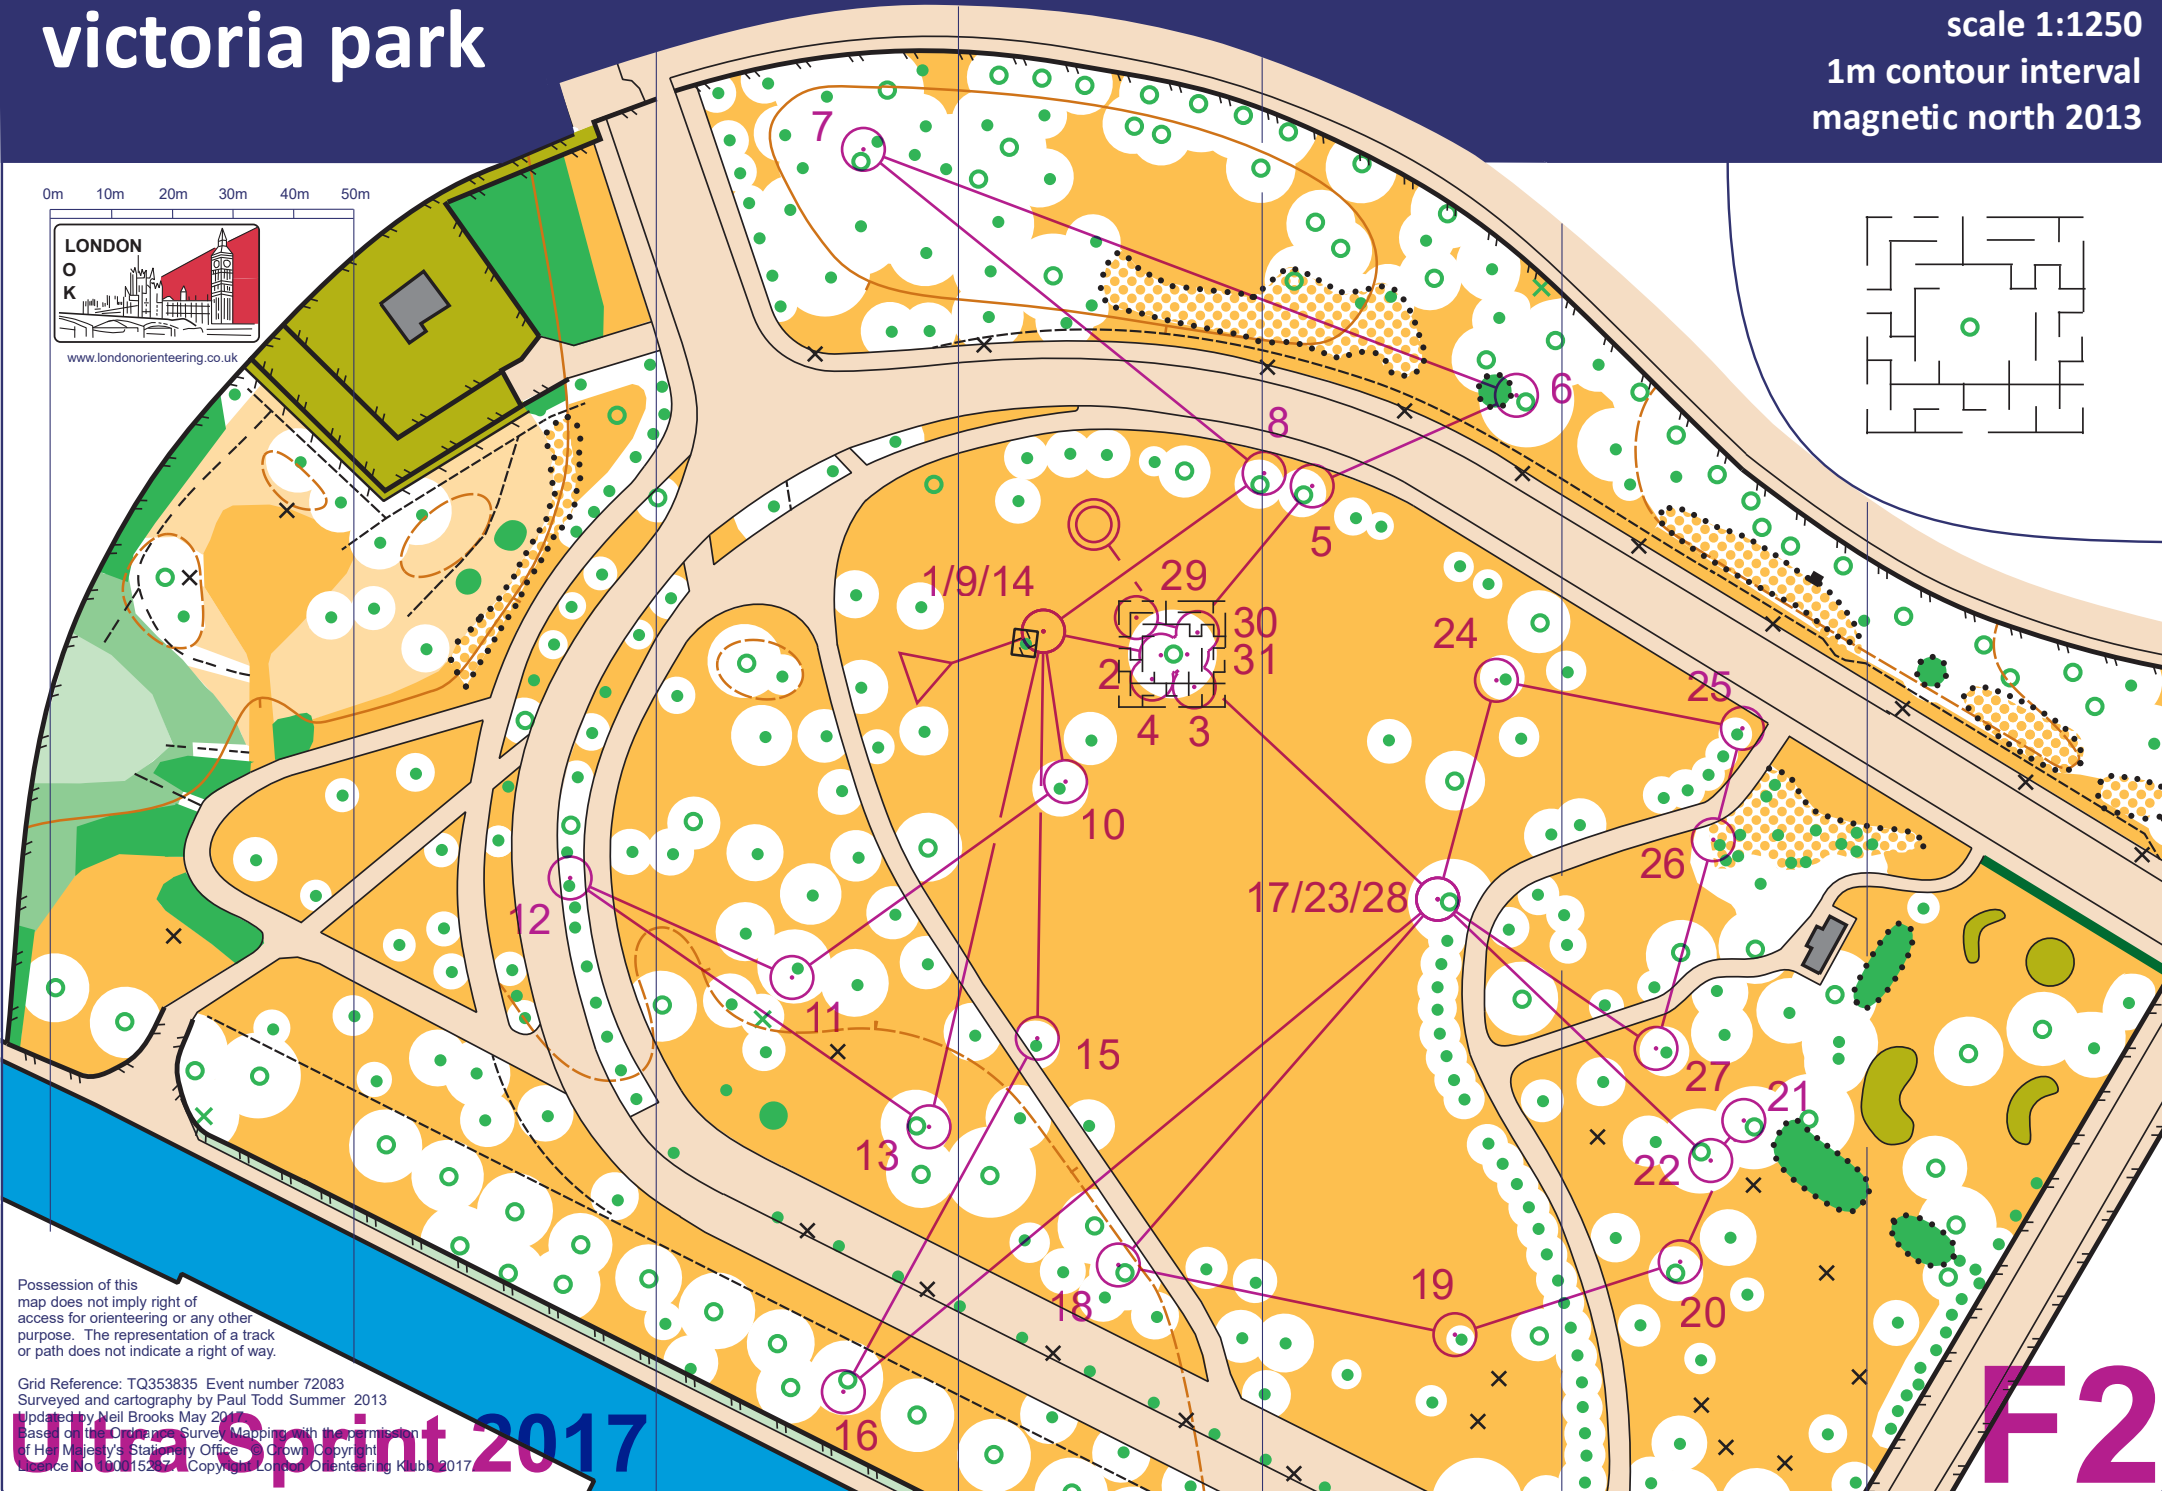

victoria park

scale 1:1250
1m contour interval
magnetic north 2013

0m 10m 20m 30m 40m 50m

www.londonorienteing.co.uk

Possession of this map does not imply right of access for orienteering or any other purpose. The representation of a track or path does not indicate a right of way.

Grid Reference: TQ353835 Event number 72083
Surveyed and cartography by Paul Todd Summer 2013
Updated by Neil Brooks May 2017

Based on the Ordnance Survey Mapping with the permission of Her Majesty's Stationary Office. Crown Copyright Licence No 10015237. Copyright London Orienteering Klub 2017

Ultra Sprint 2017

F2