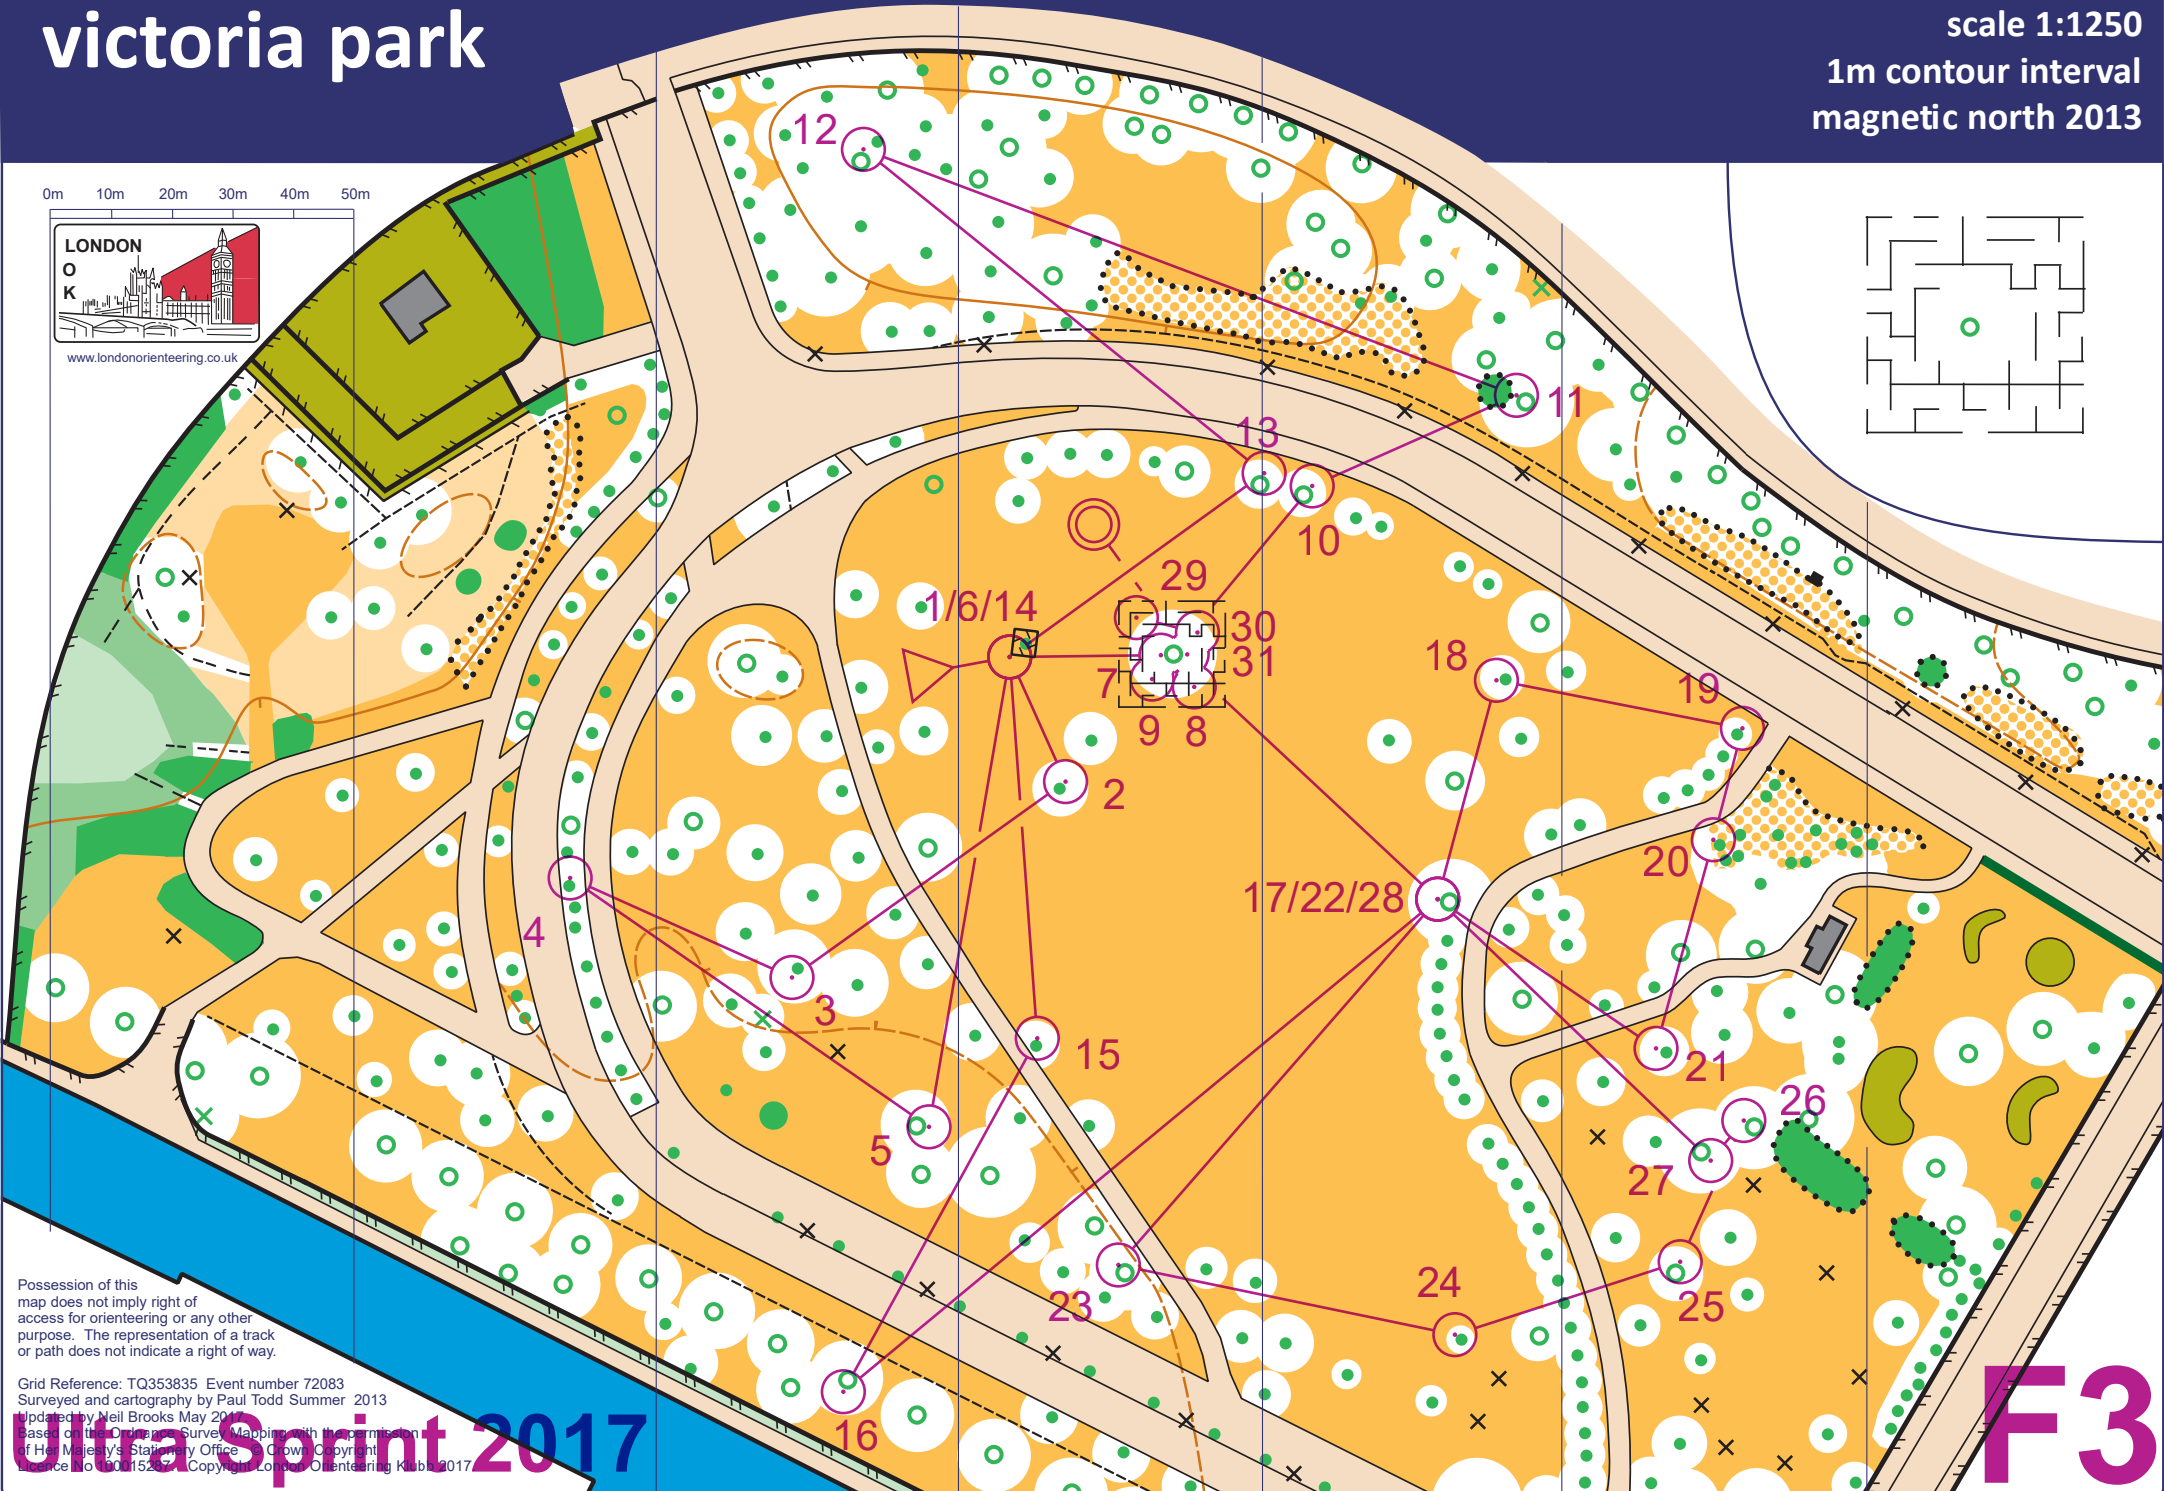

victoria park

scale 1:1250
1m contour interval
magnetic north 2013

0m 10m 20m 30m 40m 50m

www.londonorienteing.co.uk

Possession of this map does not imply right of access for orienteering or any other purpose. The representation of a track or path does not indicate a right of way.

Grid Reference: TQ353835 Event number 72083
Surveyed and cartography by Paul Todd Summer 2013
Updated by Neil Brooks May 2017

Based on the Ordnance Survey Mapping with the permission of Her Majesty's Stationary Office. Crown Copyright Licence No 10015237. Copyright London Orienteering Klub 2017

Ultra Sprint 2017

F3