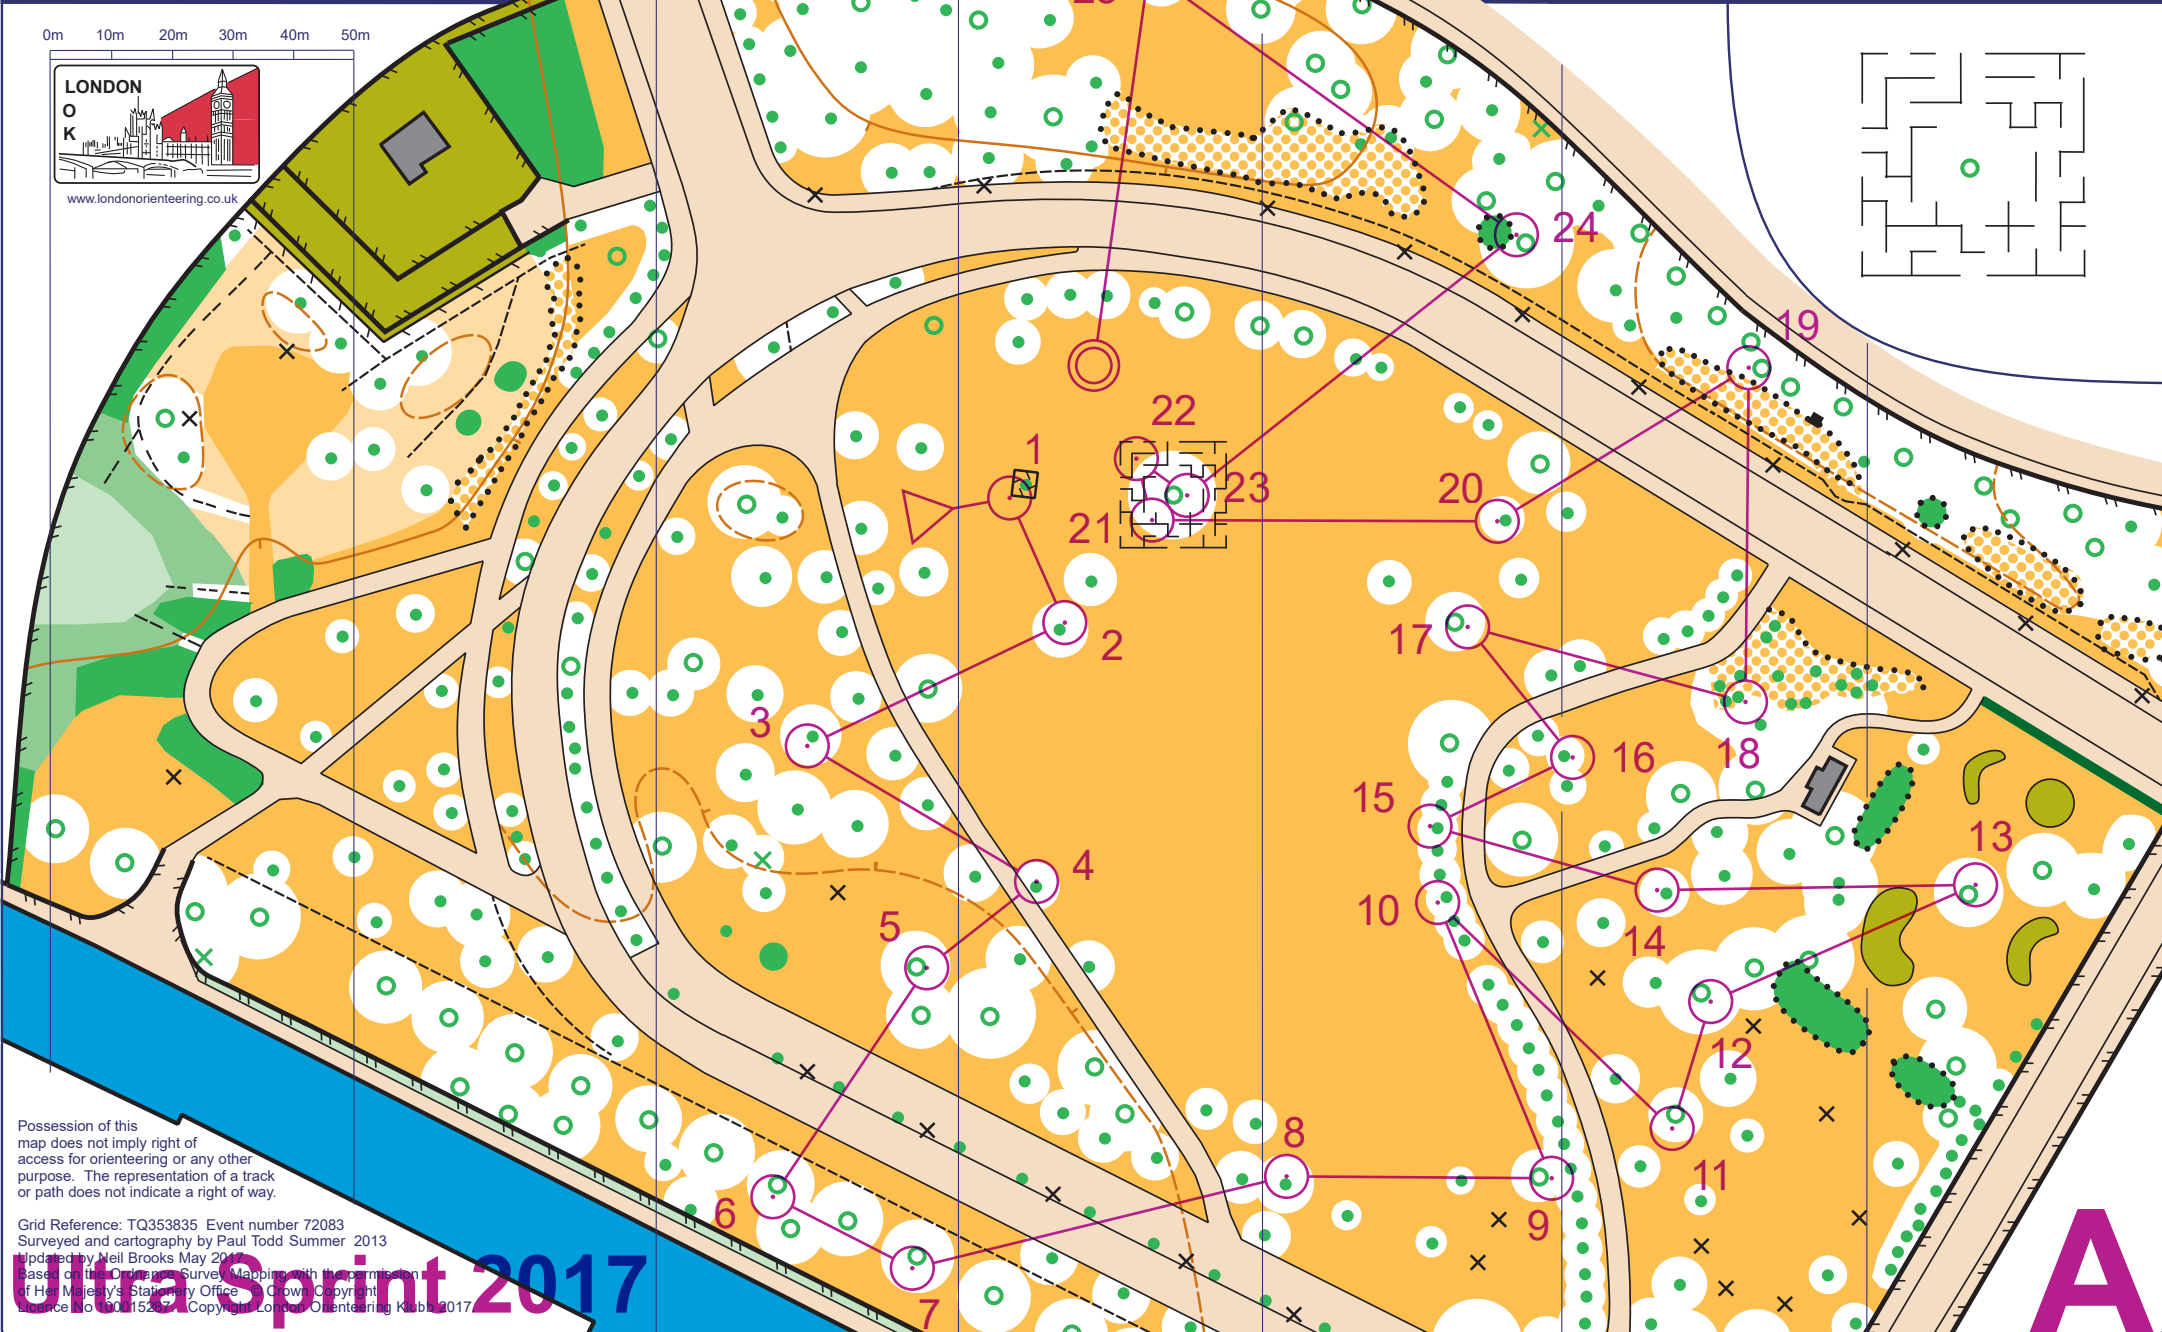

victoria park

scale 1:1250
1m contour interval
magnetic north 2013

0m 10m 20m 30m 40m 50m

www.londonorienteing.co.uk

Possession of this map does not imply right of access for orienteering or any other purpose. The representation of a track or path does not indicate a right of way.

Grid Reference: TQ353835 Event number 72083
Surveyed and cartography by Paul Todd Summer 2013
Updated by Neil Brooks May 2017

Based on the Ordnance Survey Mapping with the permission of Her Majesty's Stationery Office. Crown Copyright Licence No 100015237. Copyright London Orienteering Klub 2017

Ultra Sprint 2017

A