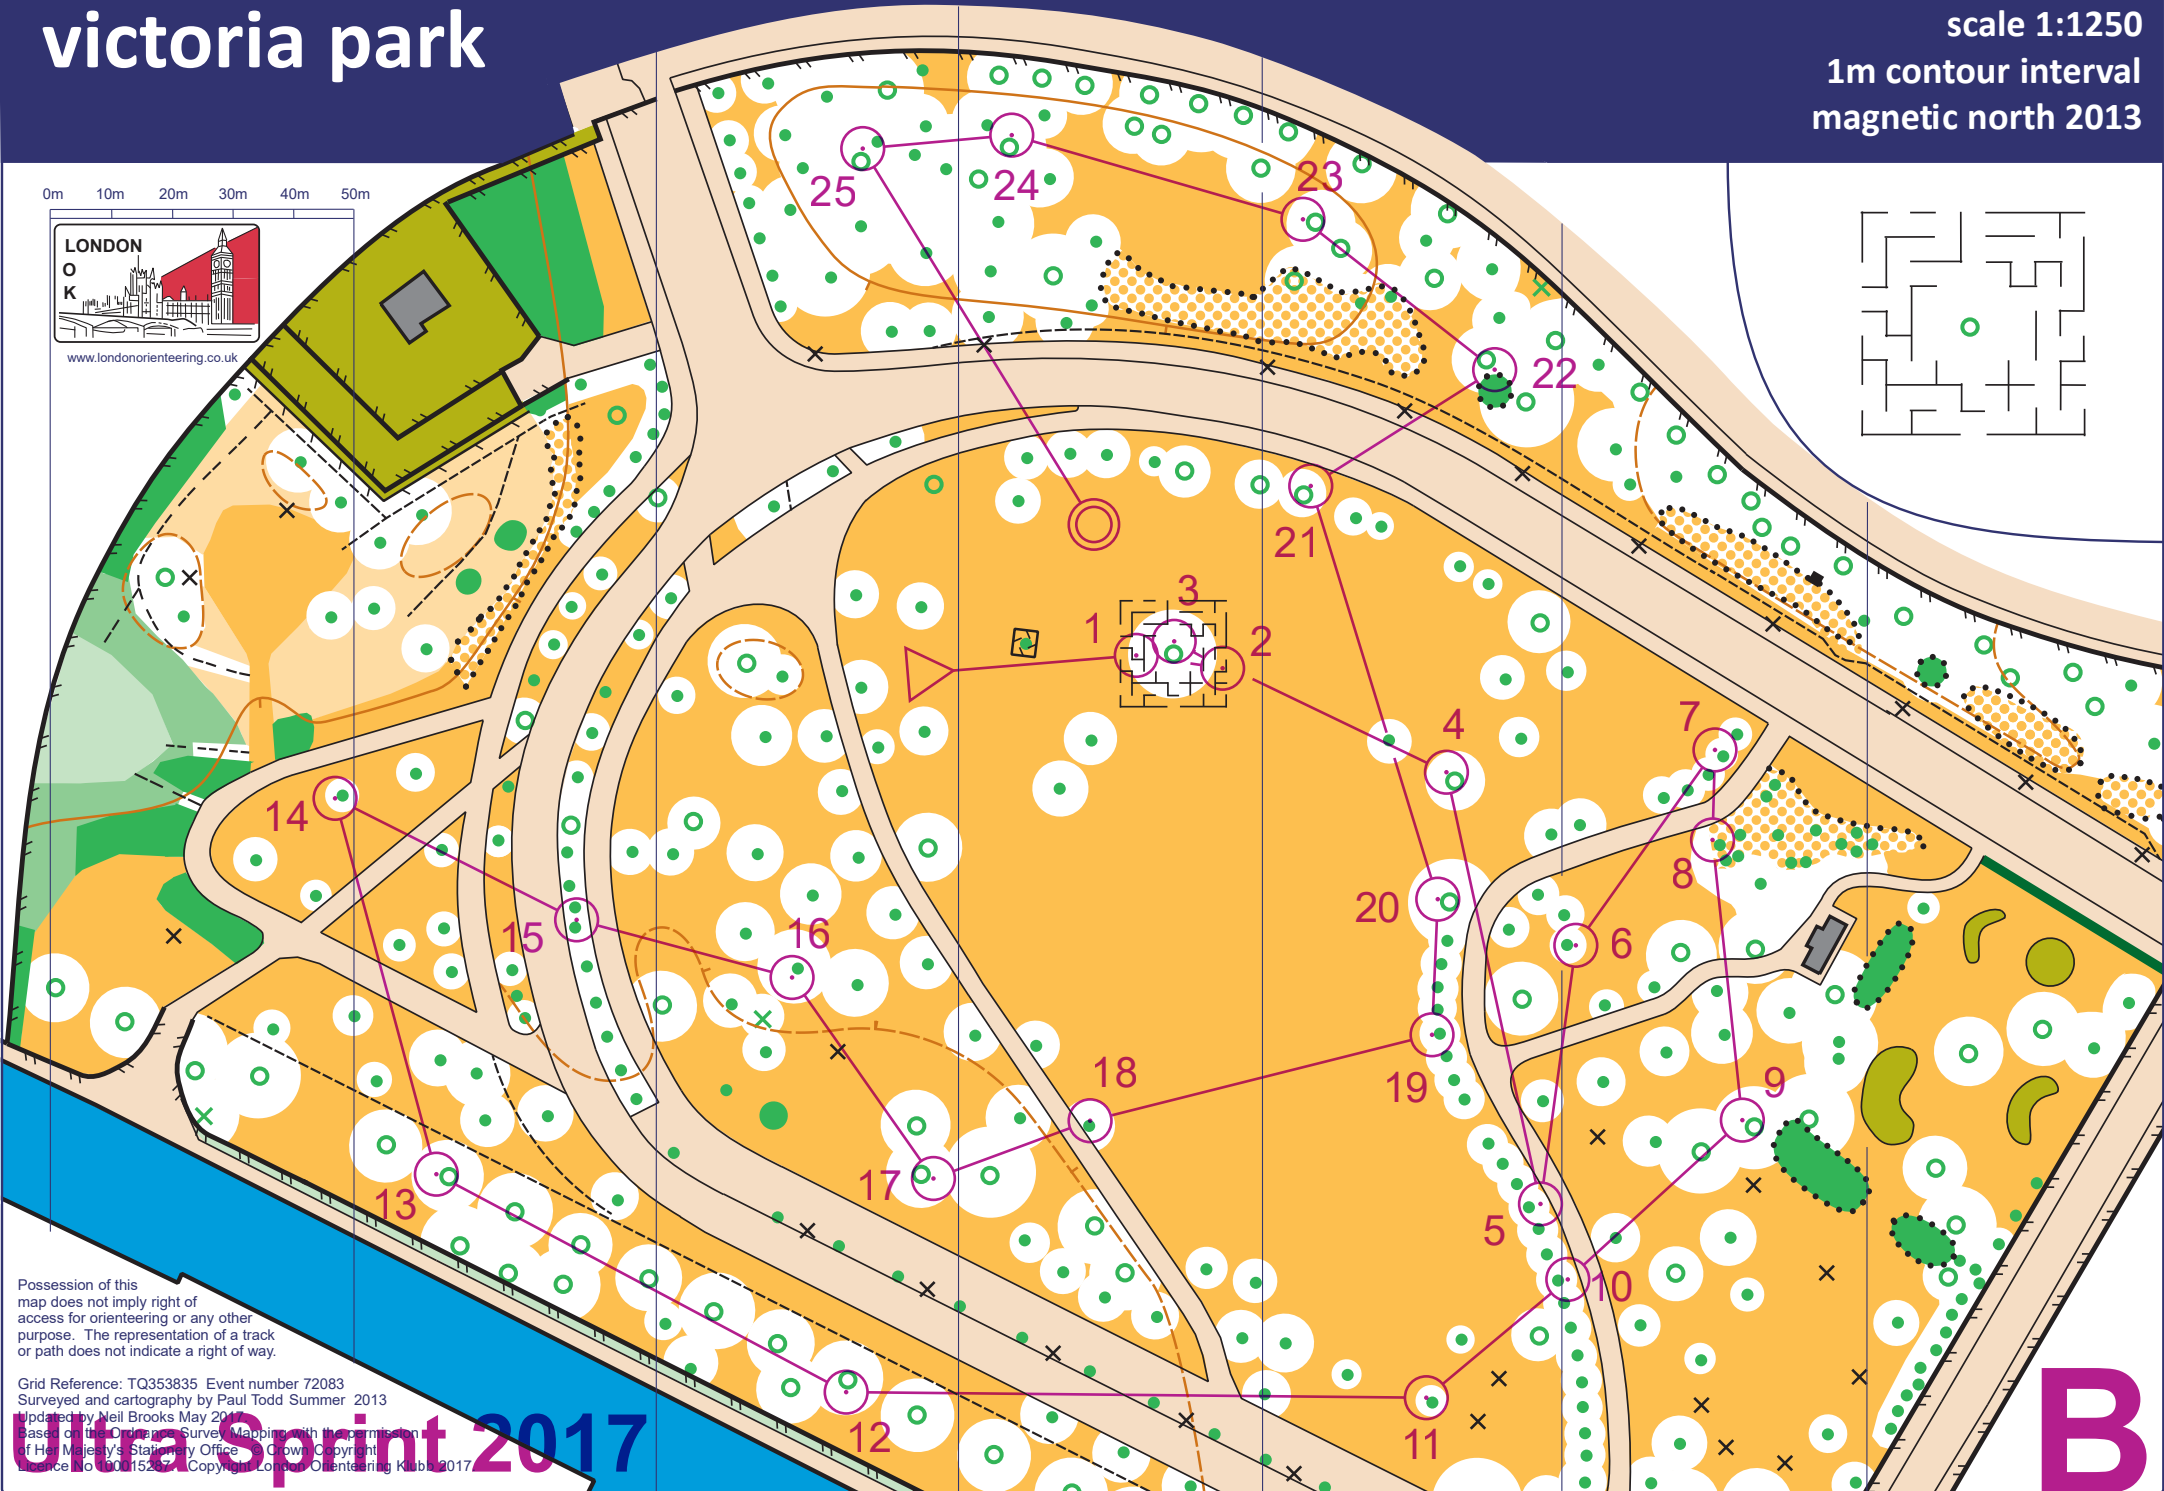

victoria park

scale 1:1250
1m contour interval
magnetic north 2013

0m 10m 20m 30m 40m 50m

www.londonorienteing.co.uk

Possession of this map does not imply right of access for orienteering or any other purpose. The representation of a track or path does not indicate a right of way.

Grid Reference: TQ353835 Event number 72083
Surveyed and cartography by Paul Todd Summer 2013
Updated by Neil Brooks May 2017
Based on the Ordnance Survey Mapping with the permission of Her Majesty's Stationary Office. Crown Copyright Licence No 100015207. Copyright London Orienteering Klub 2017

London Sprint 2017

B