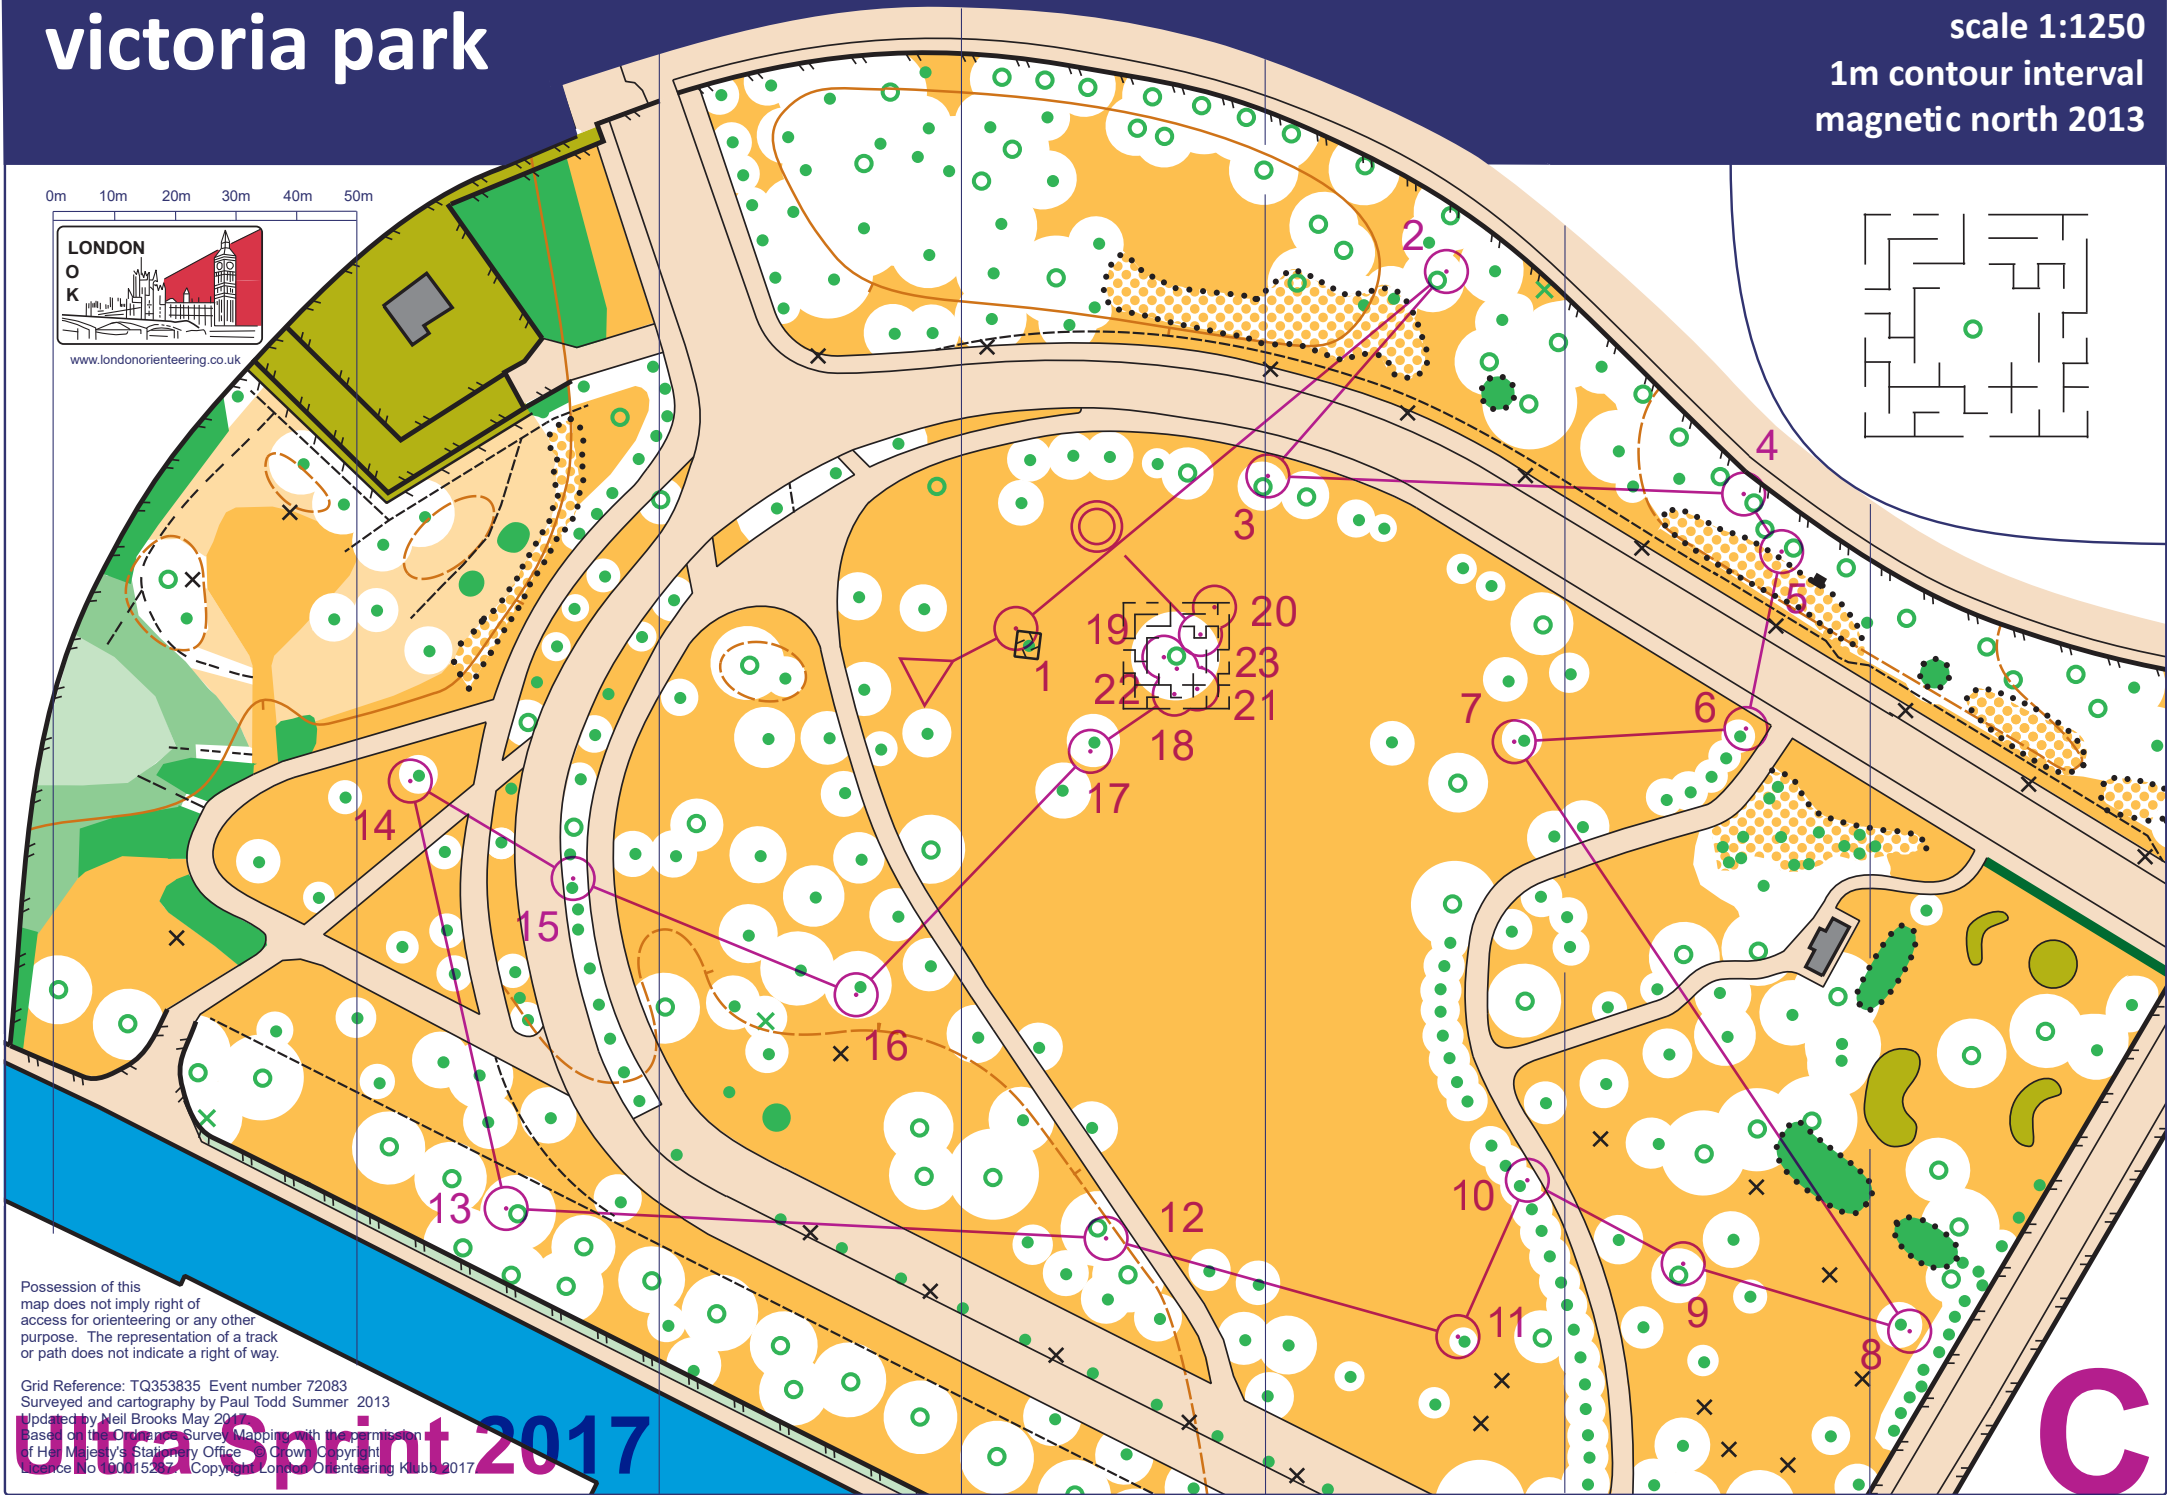

# victoria park

scale 1:1250  
1m contour interval  
magnetic north 2013

0m 10m 20m 30m 40m 50m

www.londonorienteing.co.uk

Possession of this map does not imply right of access for orienteering or any other purpose. The representation of a track or path does not indicate a right of way.

Grid Reference: TQ353835 Event number 72083  
Surveyed and cartography by Paul Todd Summer 2013  
Updated by Neil Brooks May 2017  
Based on the Ordnance Survey Mapping with the permission of Her Majesty's Stationary Office. Crown Copyright Licence No 100015237. Copyright London Orienteering Klub 2017

**Ultra Sprint 2017**