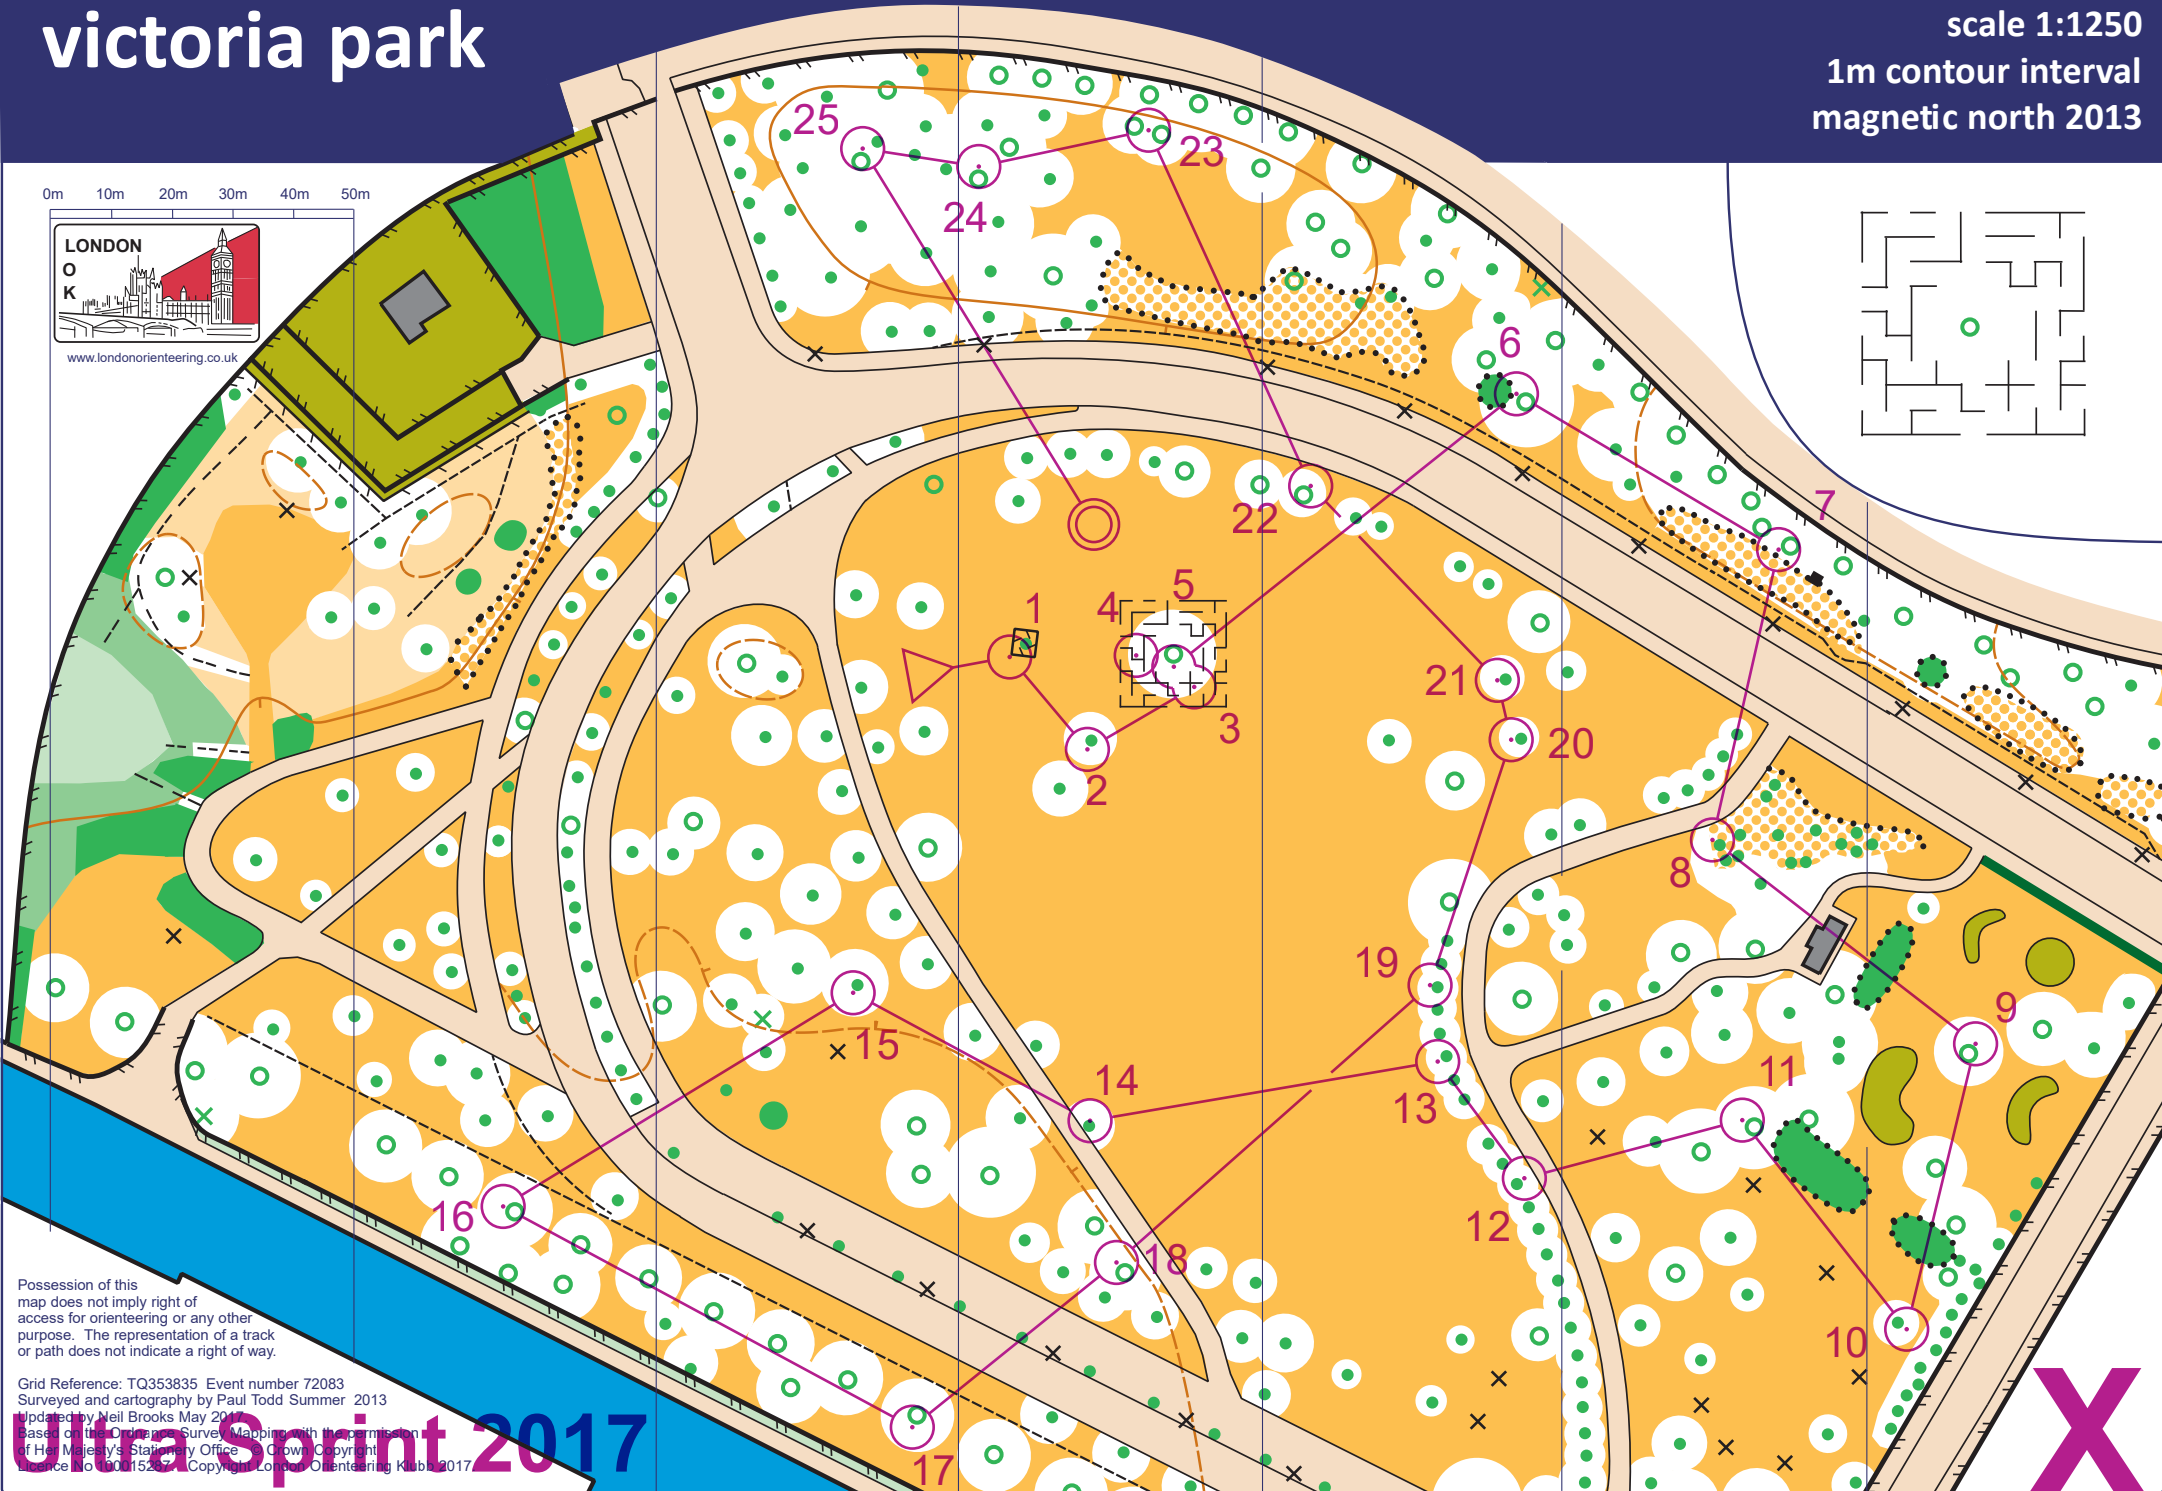

victoria park

scale 1:1250
1m contour interval
magnetic north 2013

0m 10m 20m 30m 40m 50m

www.londonorienteing.co.uk

Possession of this map does not imply right of access for orienteering or any other purpose. The representation of a track or path does not indicate a right of way.

Grid Reference: TQ353835 Event number 72083
Surveyed and cartography by Paul Todd Summer 2013
Updated by Neil Brooks May 2017

Based on the Ordnance Survey Mapping with the permission of Her Majesty's Stationery Office. Crown Copyright Licence No 10015237. Copyright London Orienteering Klub 2017

London Sprint 2017