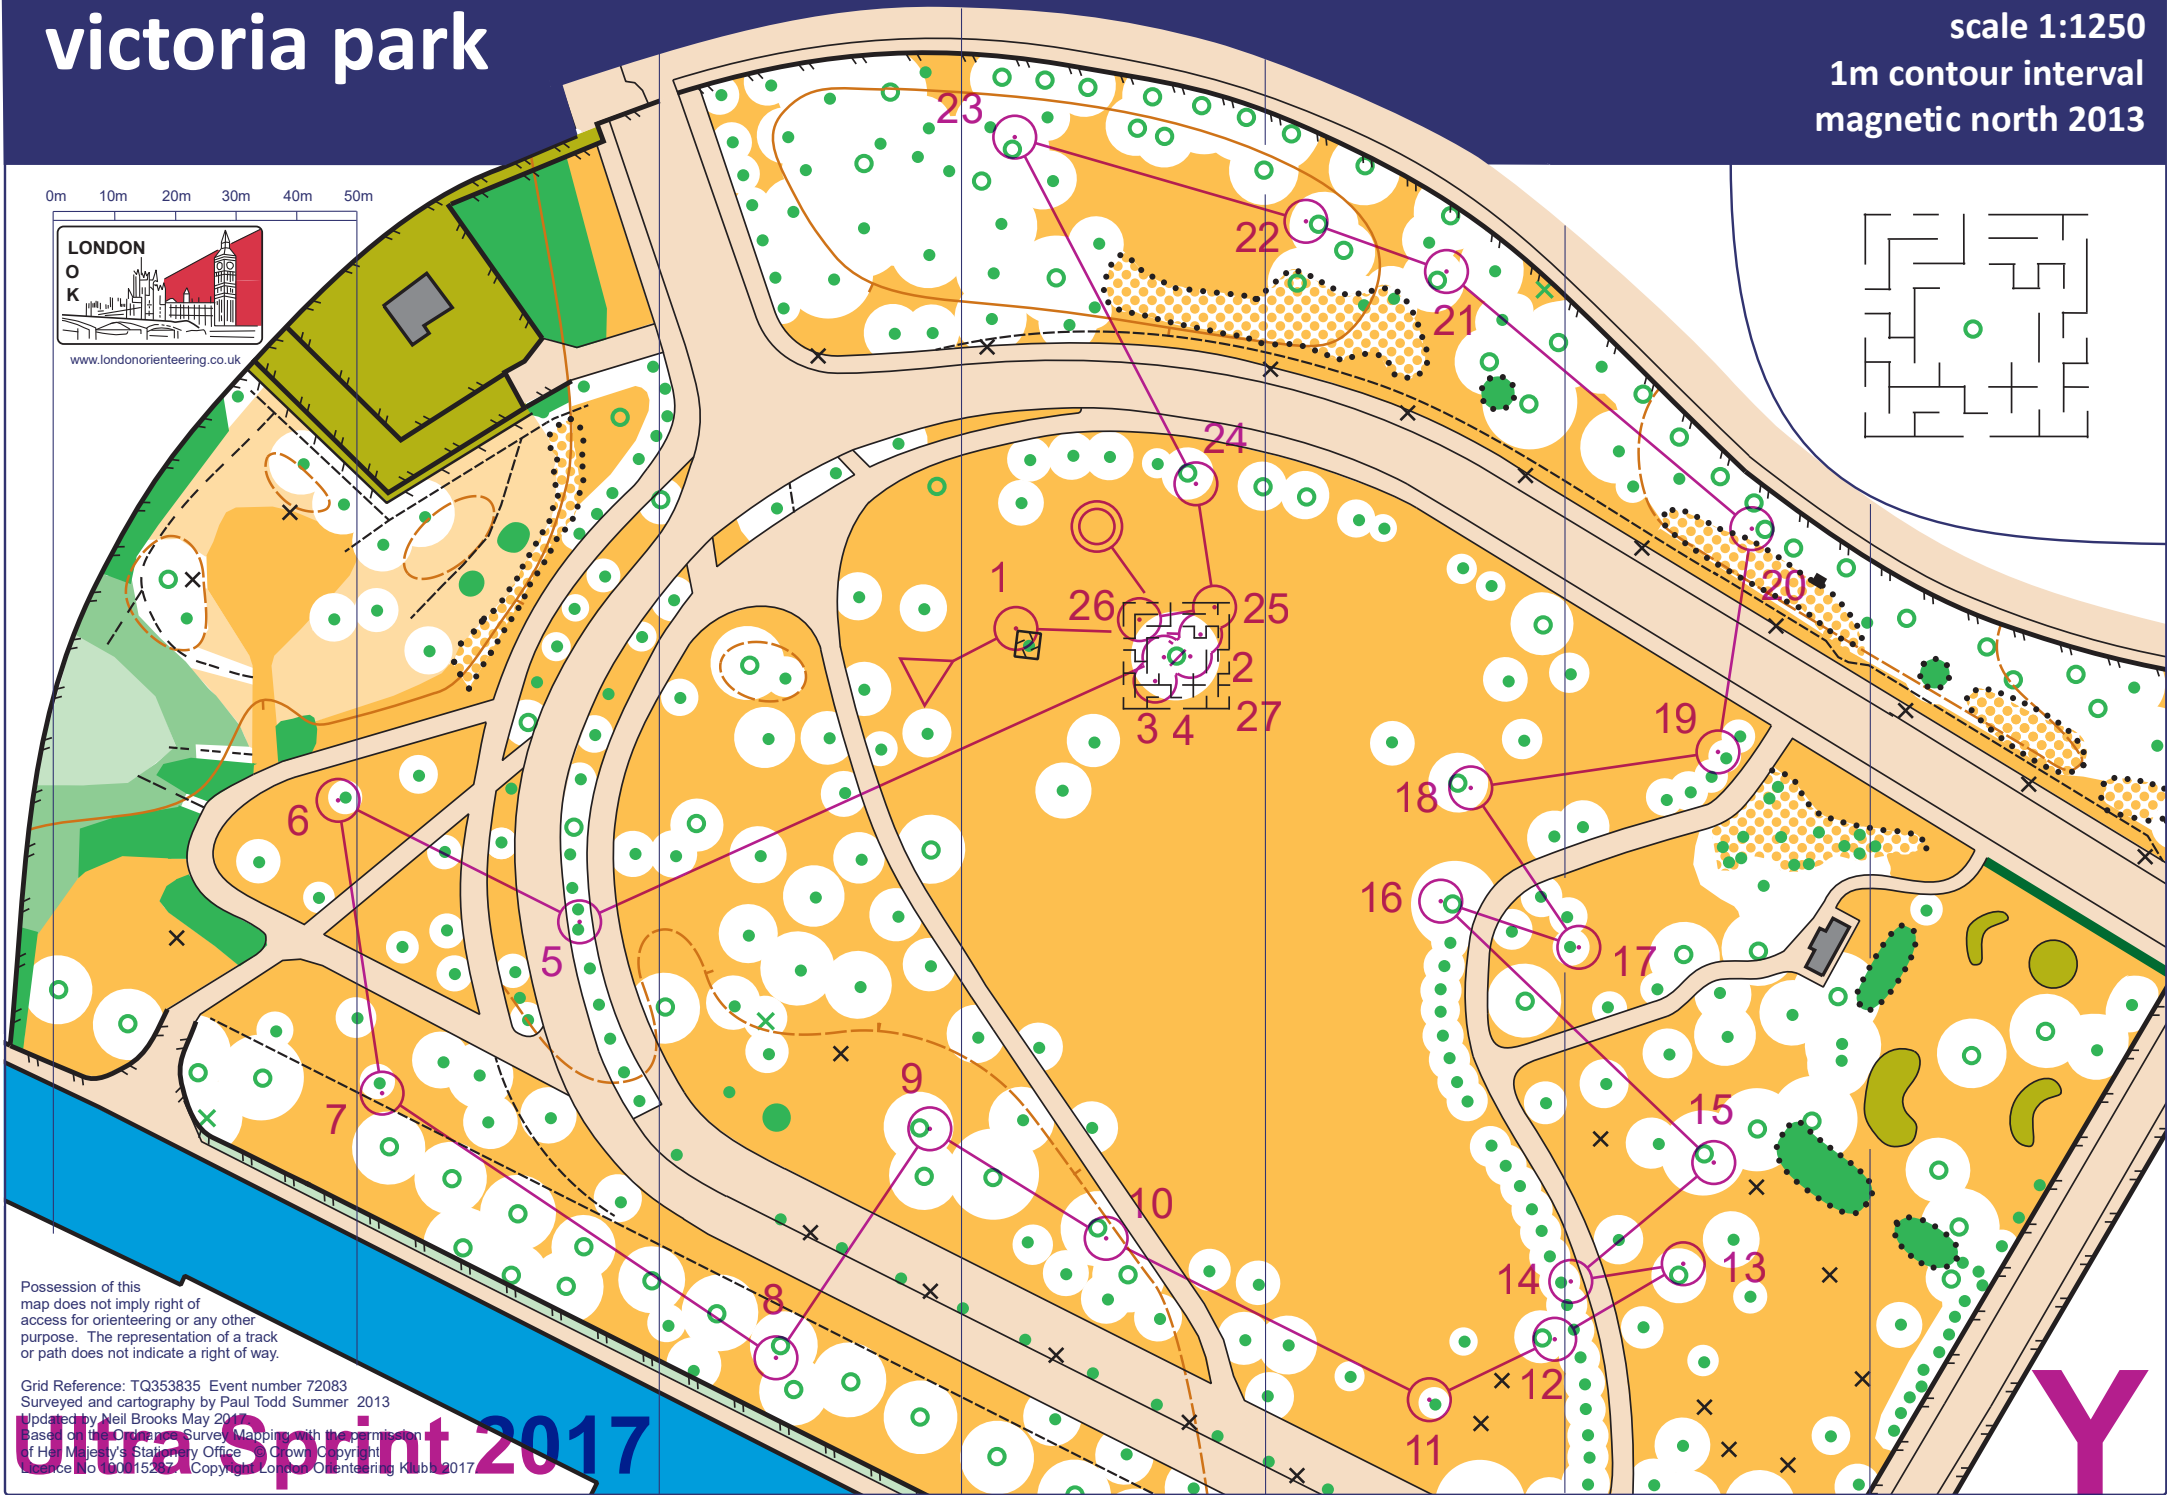

victoria park

scale 1:1250
1m contour interval
magnetic north 2013

0m 10m 20m 30m 40m 50m

www.londonorienteing.co.uk

Possession of this map does not imply right of access for orienteering or any other purpose. The representation of a track or path does not indicate a right of way.

Grid Reference: TQ353835 Event number 72083
Surveyed and cartography by Paul Todd Summer 2013
Updated by Neil Brooks May 2017
Based on the Ordnance Survey Mapping with the permission of Her Majesty's Stationary Office Crown Copyright Licence No 100015207 Copyright London Orienteering Klub 2017

London Sprint 2017