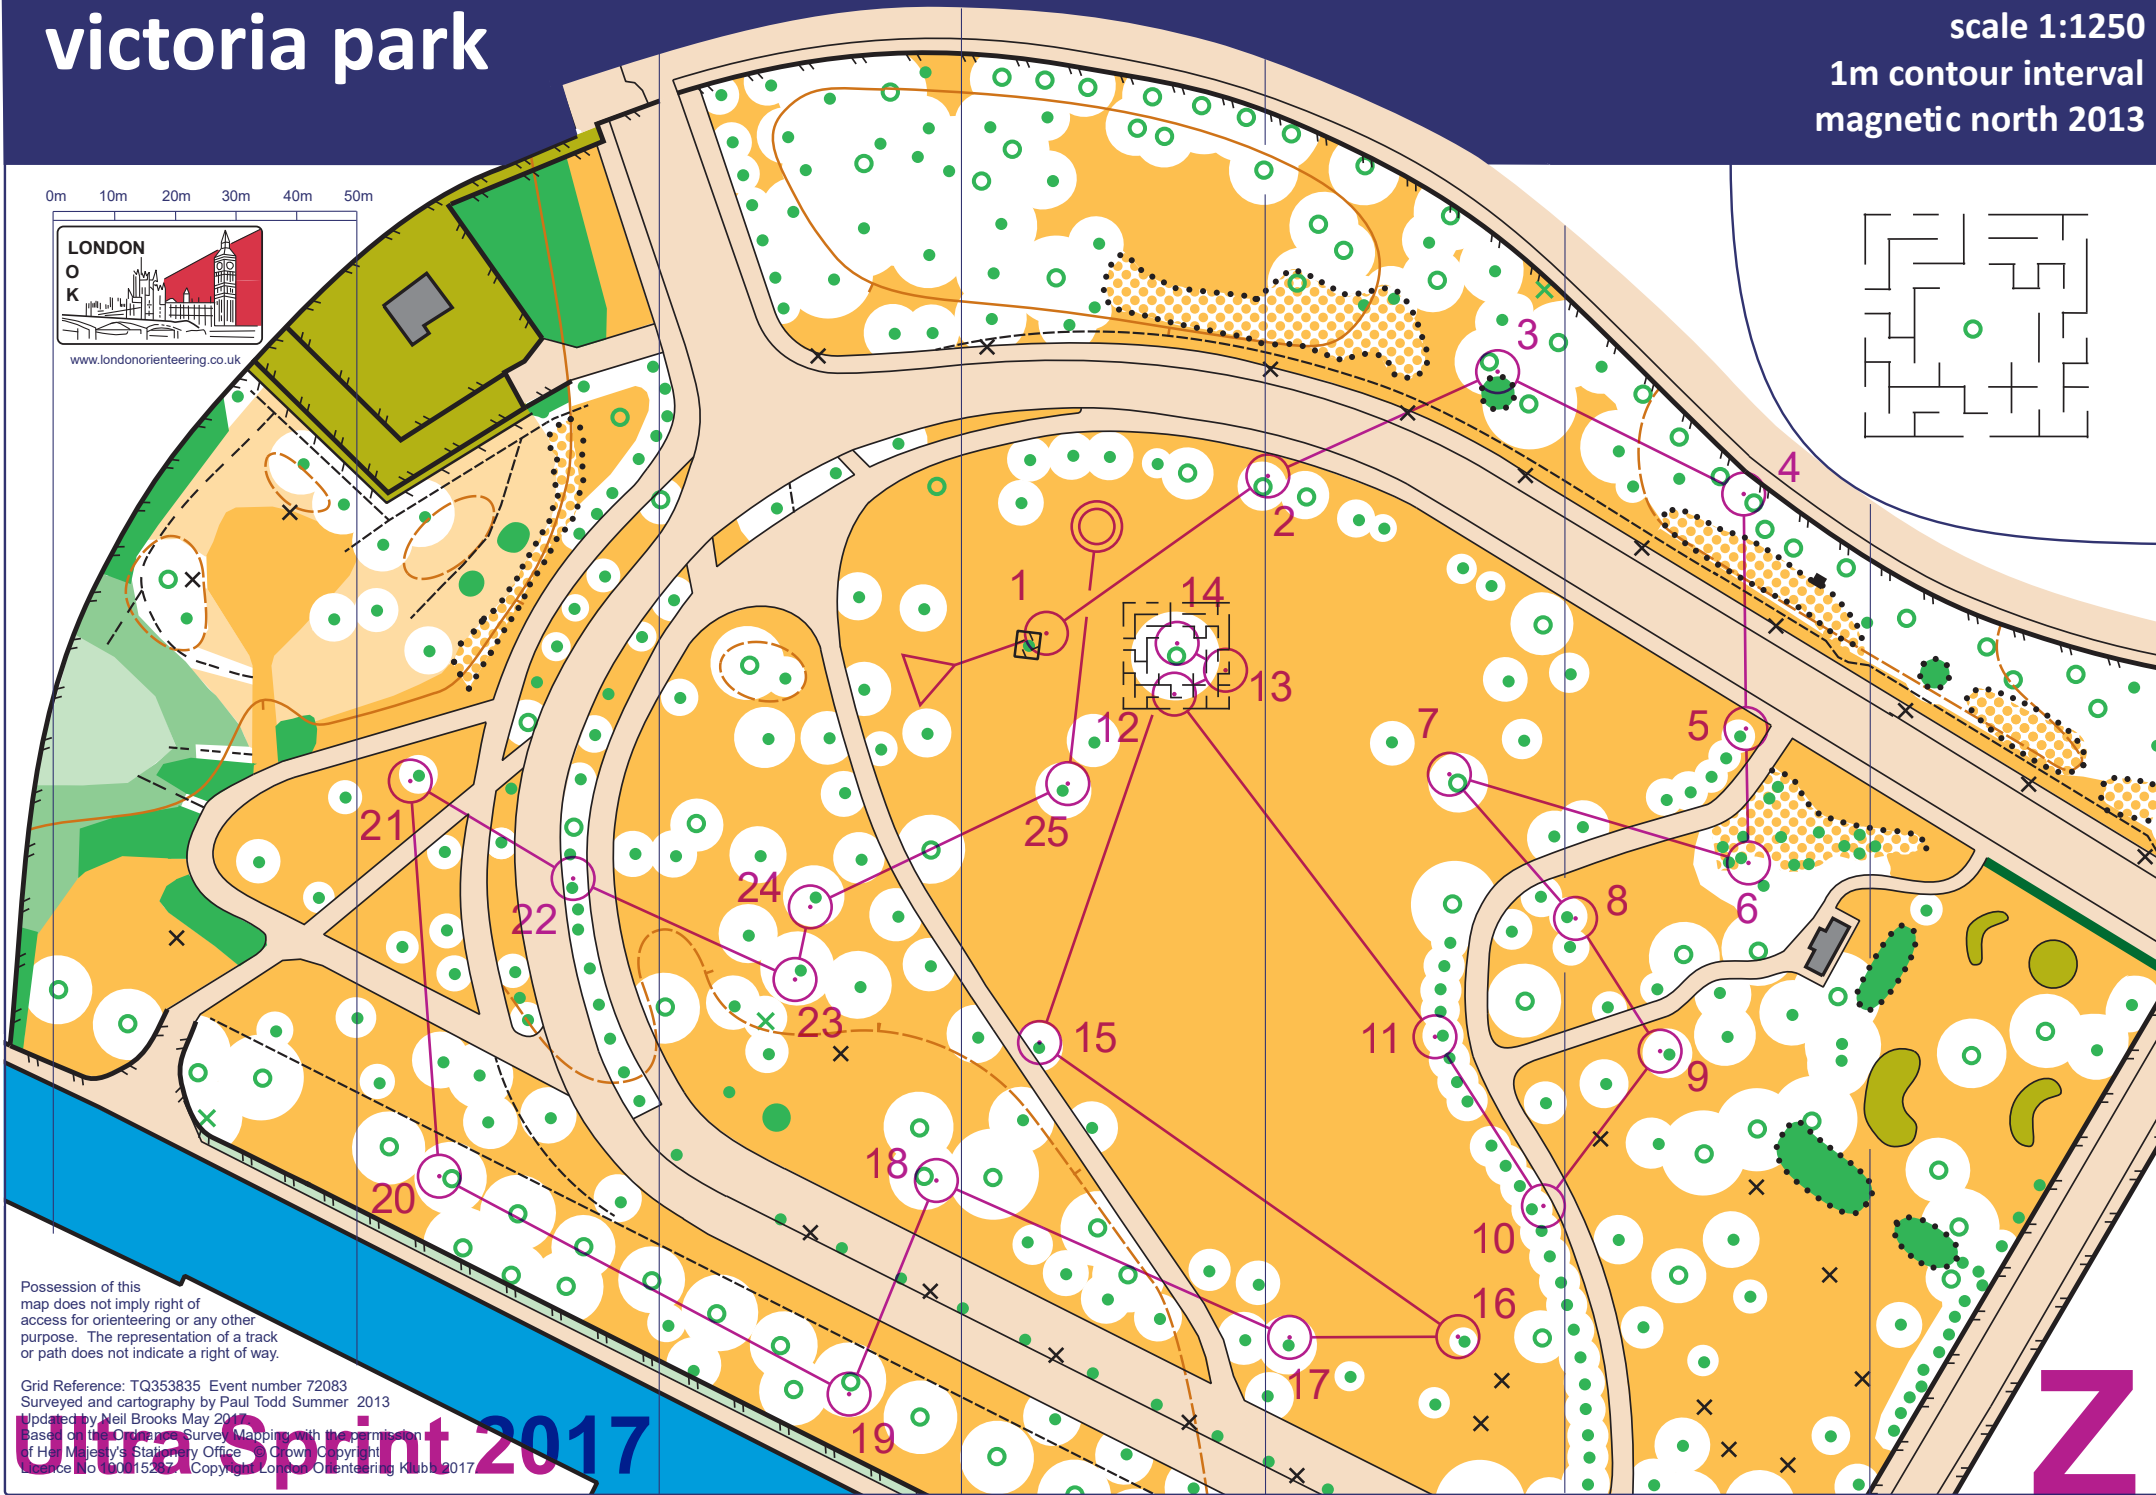

victoria park

scale 1:1250
1m contour interval
magnetic north 2013

0m 10m 20m 30m 40m 50m

www.londonorienting.co.uk

Possession of this map does not imply right of access for orienteering or any other purpose. The representation of a track or path does not indicate a right of way.

Grid Reference: TQ353835 Event number 72083
Surveyed and cartography by Paul Todd Summer 2013
Updated by Neil Brooks May 2017

Based on the Ordnance Survey Mapping with the permission of Her Majesty's Stationary Office. Crown Copyright Licence No 100015237. Copyright London Orienteering Klub 2017

Ultra Sprint 2017

Z