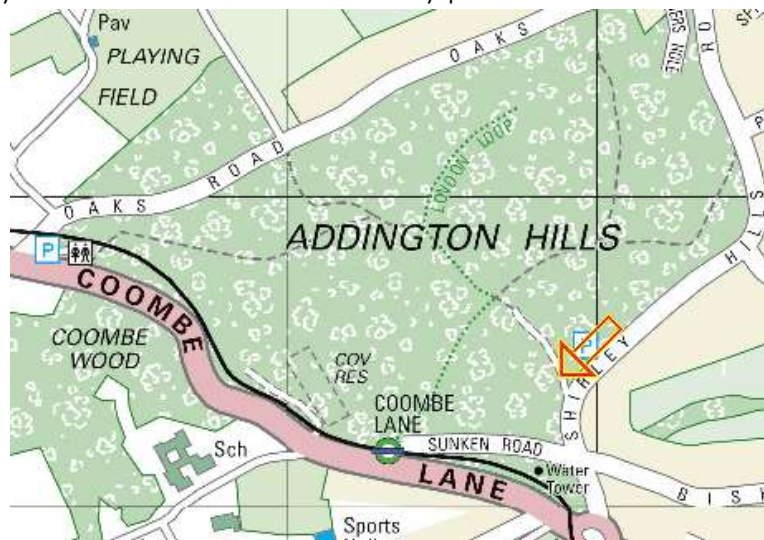

Addington Hills

Sunday 1st July

Race 2 of Greater London Orienteering Summer Series (GLOSS) 2018

GLOSS is a series of races run by clubs in and around London. Beginners new to orienteering welcome. No booking necessary – just turn up. The GLOSS course is also the basis for an inter-club competition; best six handicapped times count for each club at each event. Handicapping system based on BOF ranking as at June 2018.

CAR DIRECTIONS

Off Shirley Hills Road. TQ351643. Nearby postcode CR0 5HQ

PUBLIC TRANSPORT

Coombe Lane tram stop is on New Addington line from East Croydon mainline railway station. Walk along Sunken Road then along Shirley Hills Road then follow signs. Buses 466 and 130 also pass close.

MAP

1:5000. Complete resurvey 2018 by Paul Todd
Pre-marked waterproof maps

COURSES

Light Green (GLOSS) ~ 3.5km / Yellow ~1.5km
Extension ~1.5km. All course details to be confirmed
See information about the Gloss Series here
<http://londonorienteering.co.uk/events/gloss-series-2018/>