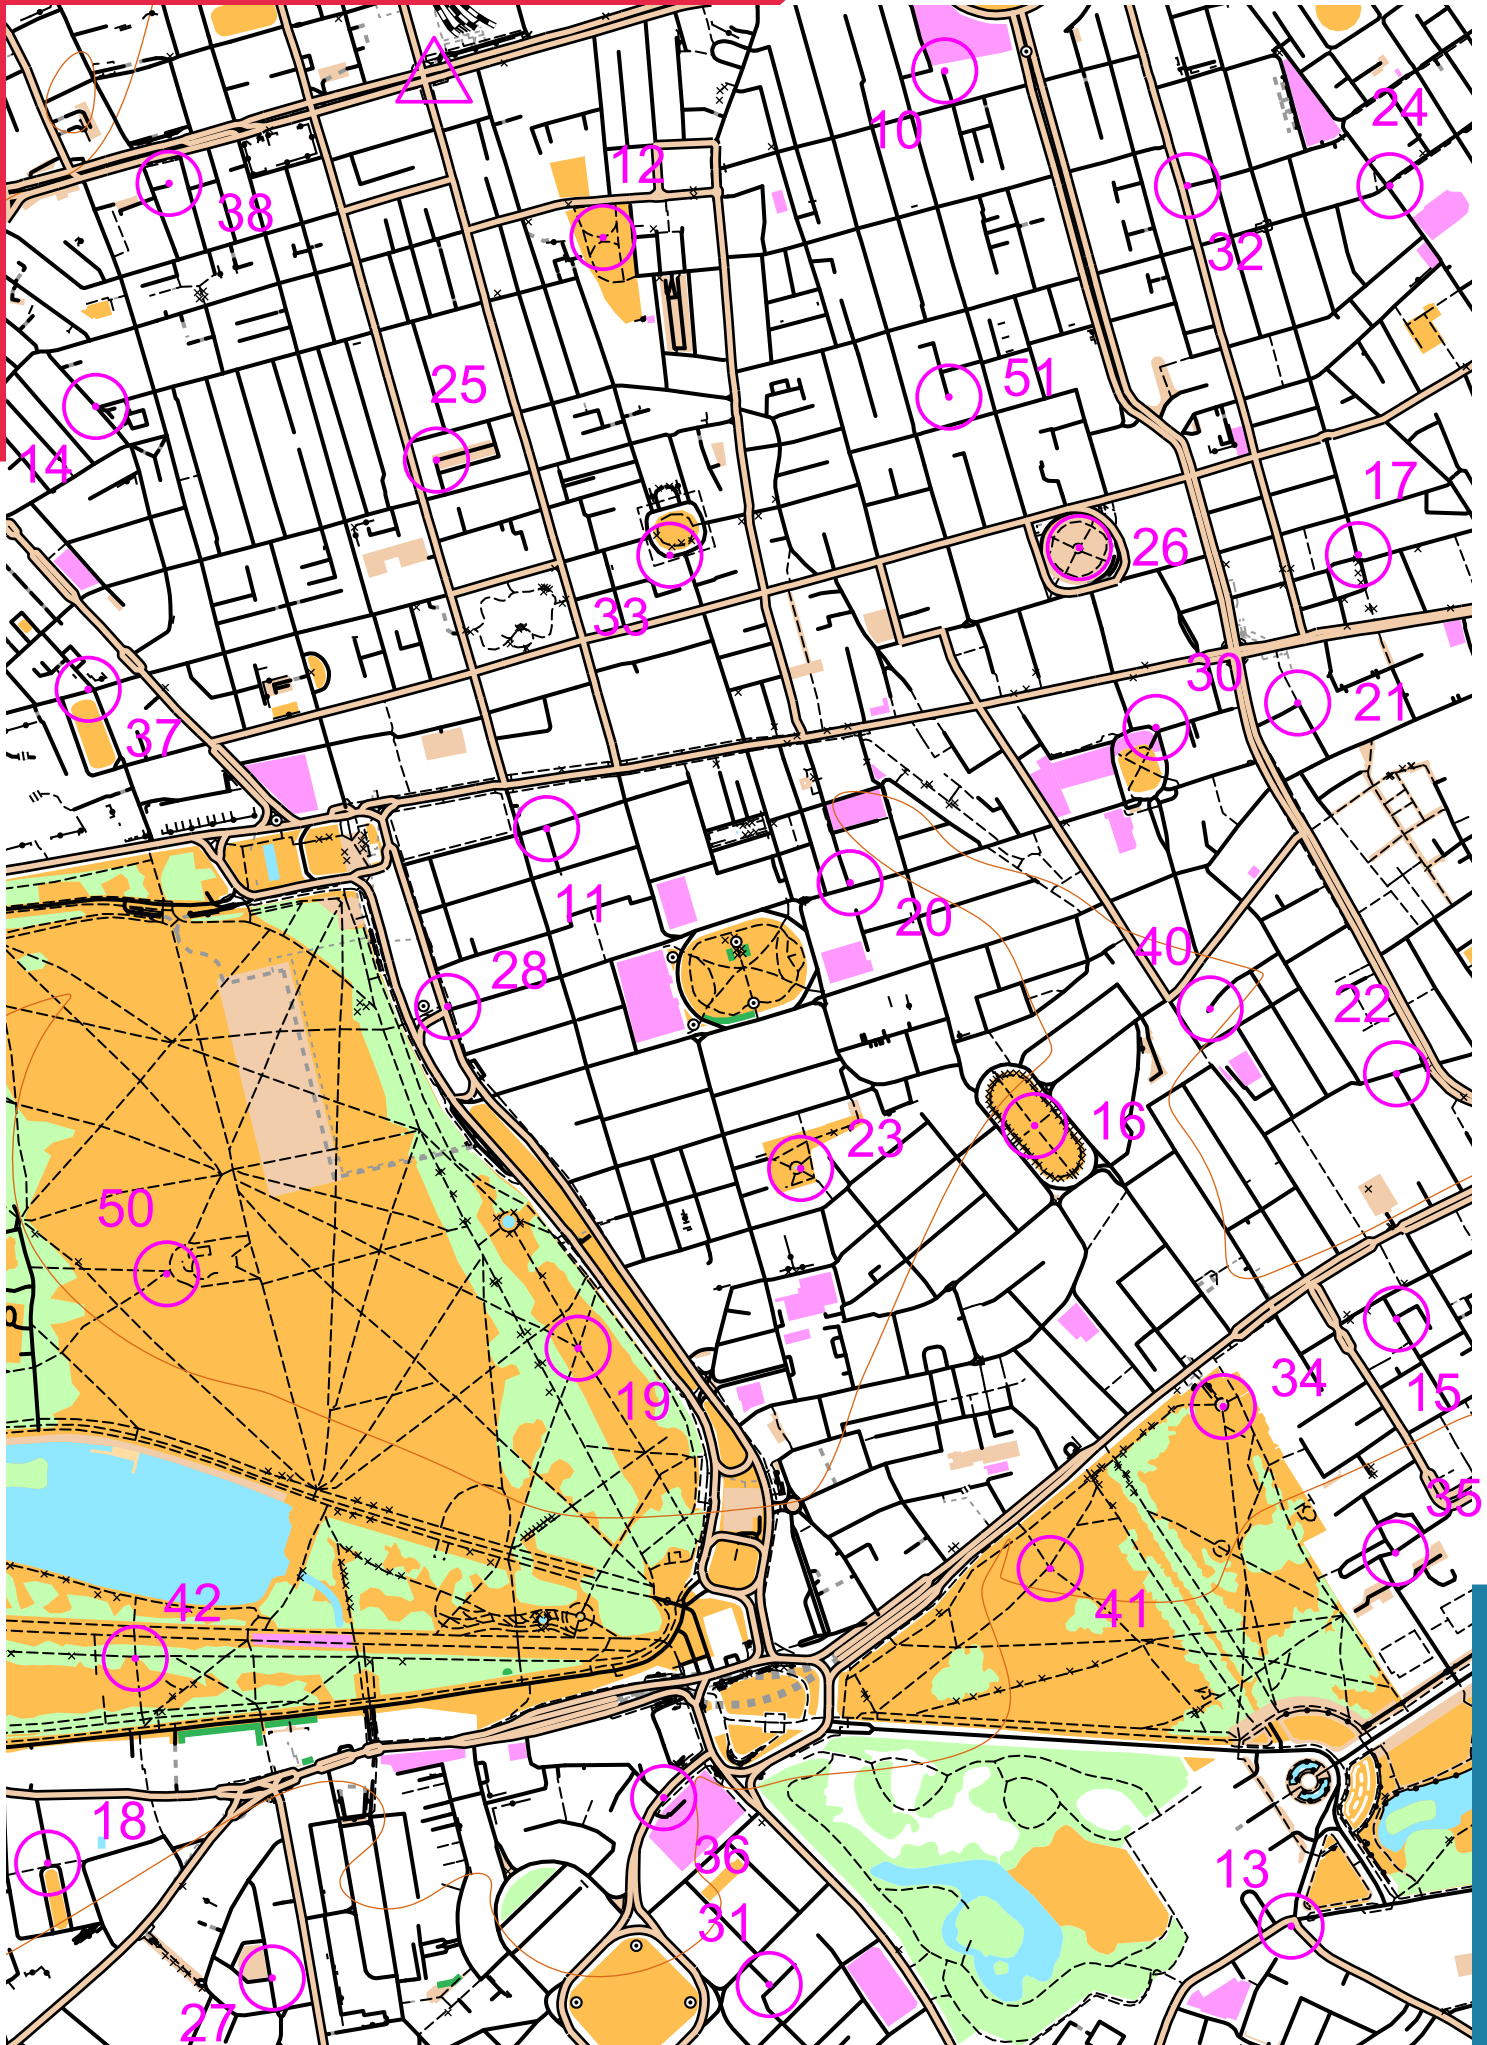

FIITZROVIA STREET O - 2020

scale 1:10000, contours 10m
500m

Map data (c) OpenStreetMap, available under the Open Database Licence.
Contains OS data (c) Crown copyright & database right OS 2013-2017.
OOM created by Oliver O'Brien. Make your own: <http://oomap.co.uk/>